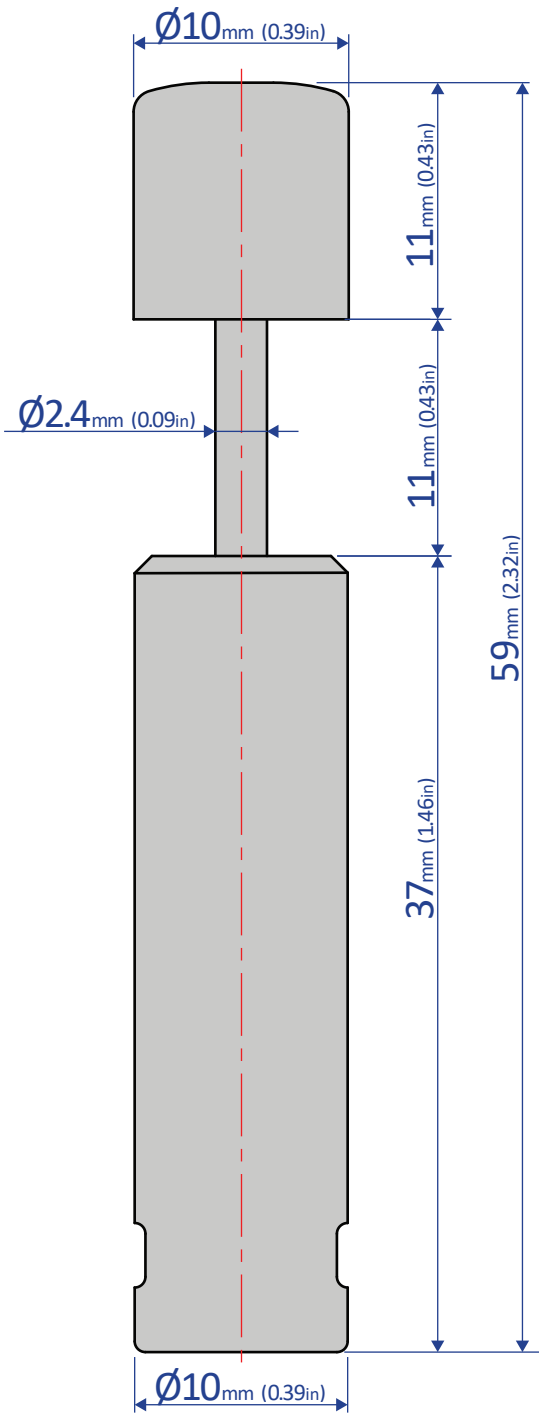

FPD-1012A5-RB

SHOCK ABSORBER - FIXED

Bansbach
easylift[®]

50 West Drive • Melbourne, Florida 32904
(321) 253-1999 • www.easylift.com • www.damper.net