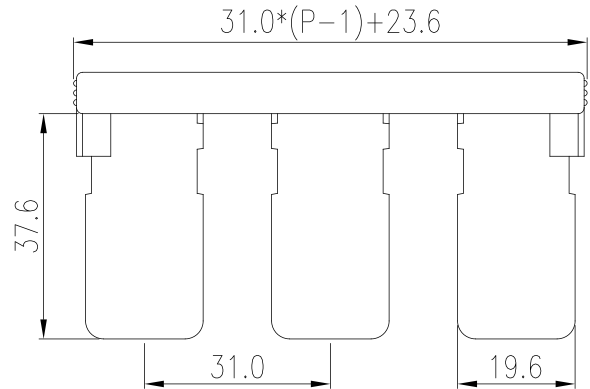

CSC-150XP

DIN Rail Terminal Blocks > Accessories > Insertion Bridge

Specification

Product description	Insertion Bridge
Color	Beige
Material	PA
Inflammability class	UL94-V0
Position	02, 03P
Compatible products	DK150
Package	50 pcs / box