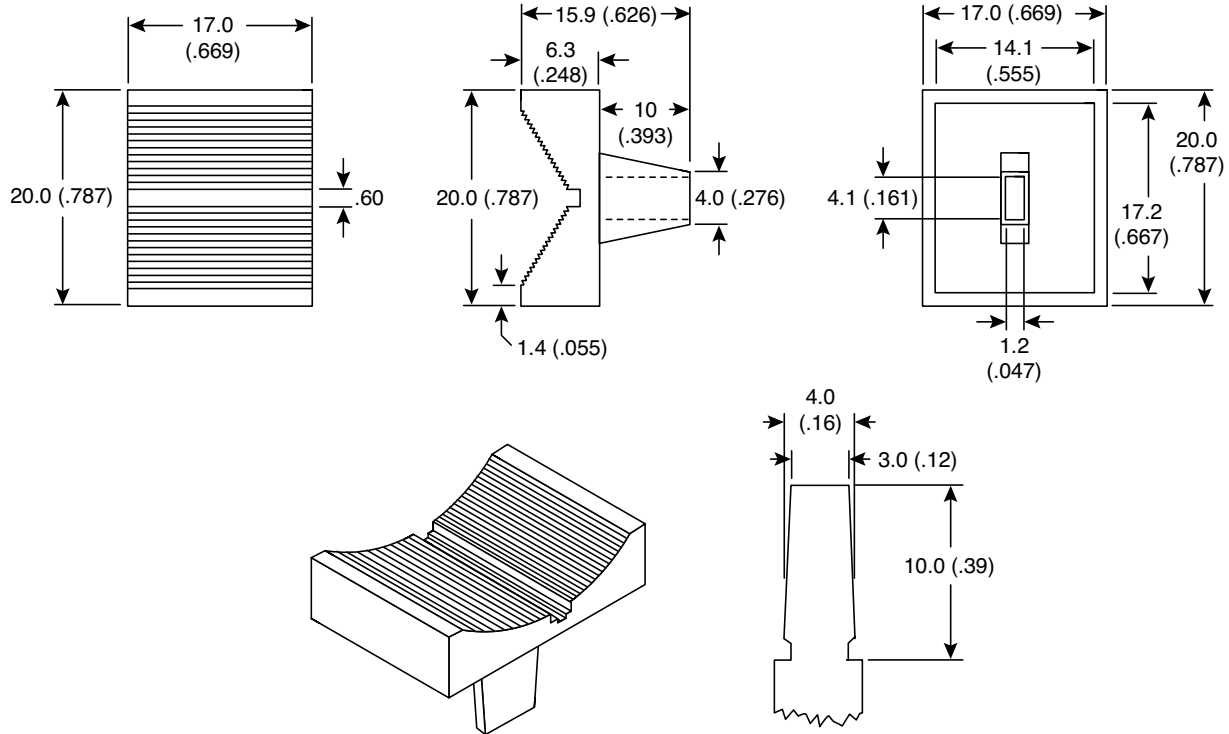

Date Last Revised: 1-20-05

DIMENSIONS: mm (In.)

SPECIFICATIONS	
Type:	High Visibility Color Slide
Material:	ABS Plastic
Width:	.68"
Height:	.63"
Lenght:	.79"
Color:	Orange w/ white indicator (450-3050)
	Black w/ white indicator (450-3051)
	Gray w/ black indicator (450-3052)