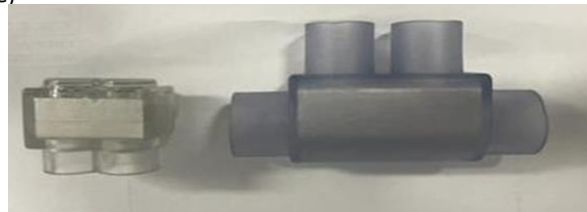

PRODUCT CHANGE NOTIFICATION

Product Category POWER CONNECTORS 20230110-1

Product Group POWER CONNECTORS GROUNDING AND STEEL

ISSUE DATE: 10-Jan-23

IMPACTED REGIONS: ☒ NA ☒ EMEA ☒ LATAM ☒ AP

REASON FOR CHANGE: ☐ DISCONTINUATION
☒ OTHER

DESCRIPTION OF CHANGE: (Required)

Panduit's Power Connector Multi-Tap product line is changing the outside PVC material. The transitioning is from a clear material to gray/blue translucent material.

Photos/Drawing (where applicable)

Clear Material

Gray/Blue Translucent Material

IMPACTED PART NUMBERS AND REPLACEMENT PART NUMBERS: (where applicable)

[Reference Page 2 / Linked PDF](#)

DATES: DISCONTINUATION AND NEW PRODUCT AVAILABILITY:

SCHEDULE FOR CHANGE	Year (YYYY)	Month (MM)	Day (DD)
New product sample availability date	2023	2	1
Old product discontinuation date*	2023	2	1

CUSTOMER SERVICE CONTACTS

ASIA PACIFIC	AUSTRALIA: 1-800 7263848 AUS-CSVM@panduit.com	CHINA: 400-820-1900 CHN-CustomerService@panduit.com	HONG KONG: 800-965768 CHN-CustomerService@panduit.com	
	INDIA: 000 800 6501844 (Fixed) 000 800 6500369 (Mobile) SGP-Customer_Service@panduit.com	INDONESIA: 001 803 65 7571 SGP-Customer_Service@panduit.com	JAPAN: +81-3-6863-6000 JPN-CS@panduit.com	
	KOREA: 02-2182-7300 KOR-CustomerService@panduit.com	MALAYSIA 1800 801435 SGP-Customer_Service@panduit.com	SINGAPORE: 1-800-7263848 SGP-Customer_Service@panduit.com	
	TAIWAN: 0080 165 1487 SGP-Customer_Service@panduit.com	THAILAND: 001-800-65-6385 SGP-Customer_Service@panduit.com		
	LATIN AMERICA	BRAZIL 08000562613 (Toll Free) BRA-custservice@panduit.com	MEXICO: +52-33-37776000 x80520 01 800 360 86 00 (Toll Free) MEX-customerservice@panduit.com	OTHER LA COUNTRIES: Phone USA 1-708-532-1800 TP-CS-INTERNATIONAL@panduit.com
NORTH AMERICA	USA & CANADA: 1-800-777-3300 cs@panduit.com	EMEA FORM C2-1003 DATE: 06 APR 21 APPR. MURILLO	EMEA: +44 208 6017219 EMEA-CustomerServices@panduit.com