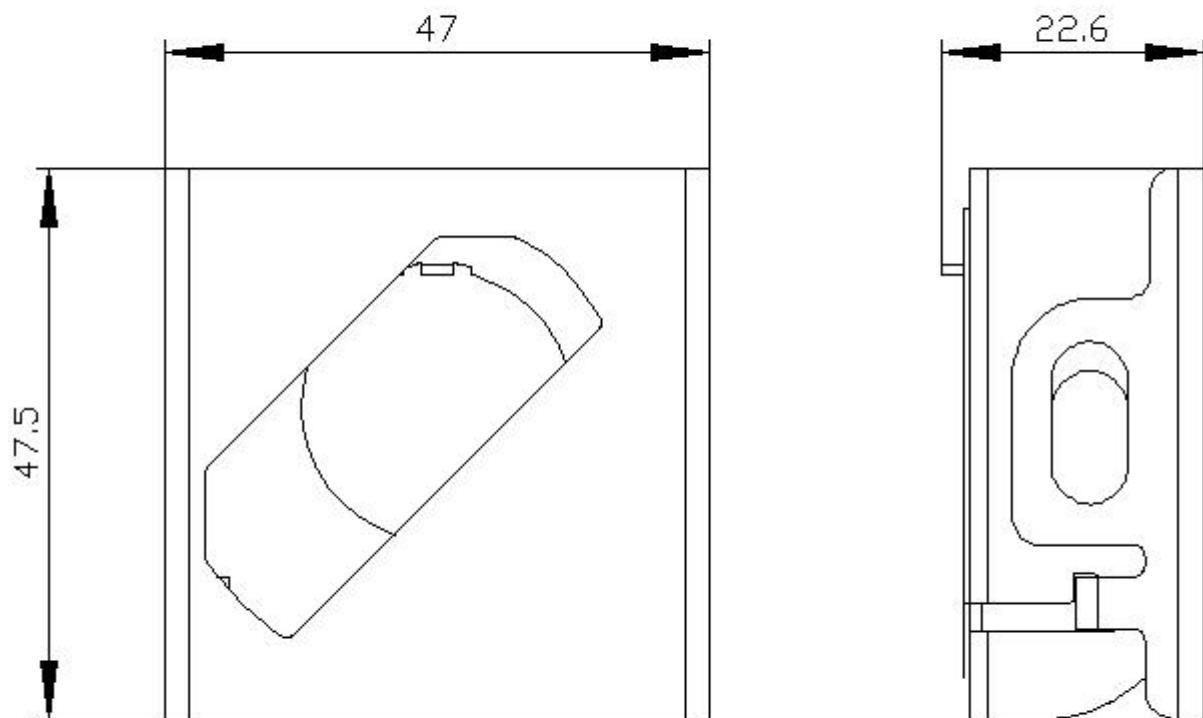

Further information

Information- and Downloadcenter (Catalogs, Brochures,...)

<https://www.siemens.com/ic10>

Industry Mall (Online ordering system)

<https://mall.industry.siemens.com/mall/en/en/Catalog/product?mlfb=3SU1950-0DS80-0AA0>

Cax online generator

<http://support.automation.siemens.com/WW/CAXorder/default.aspx?lang=en&mlfb=3SU1950-0DS80-0AA0>

Service&Support (Manuals, Certificates, Characteristics, FAQs,...)

<https://support.industry.siemens.com/cs/ww/en/ps/3SU1950-0DS80-0AA0>

Image database (product images, 2D dimension drawings, 3D models, device circuit diagrams, EPLAN macros, ...)

<http://www.automation.siemens.com/bilddb/cax_de.aspx?mlfb=3SU1950-0DS80-0AA0&lang=en>

last modified:

5/15/2020