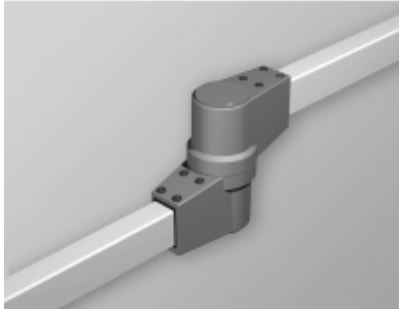

Quality Products. Service Excellence.

Tara Plus Intermediate Joint *TPSSIJ Series*

- Accepts 60x40mm rectangular tube.
- Die-cast Aluminum G Al Si 12.
- Integrated movement stop.
- One piece bellow.
- Rotates 300°.

Part No. **R149-015-000**

Tags: TPSS, tara plus, taraplus, suspension system, intermediate, joint, rectangular, operator, rotate *Data subject to change without notice*

© 2023. Hammond Manufacturing Ltd. All rights reserved.