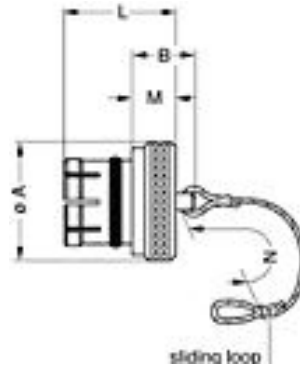

Shock Resistance: 100 g [6 ms]
Climatical Category: 50/175/21
Shielding (min): 75 dB (10 MHz)
Shielding (min): 40 dB (1 GHz)
Salt Spray Corrosion: >144 hr

DRAWINGS

No keying

Dimensions

	A	B	L	M	N
mm.	14	11	12.5	5	85
in.	0,55	0,43	0,49	0,20	3,35

RECOMMENDED BY LEMO

Tools

Cables

121221			
131221			
151221			
161221			

LEMO products and services are provided "as is". LEMO makes no warranties or representations with regard to LEMO product & services or use of them, express, implied or statutory, including for accuracy, completeness, or security. The user is fully responsible for his products and applications using LEMO components.