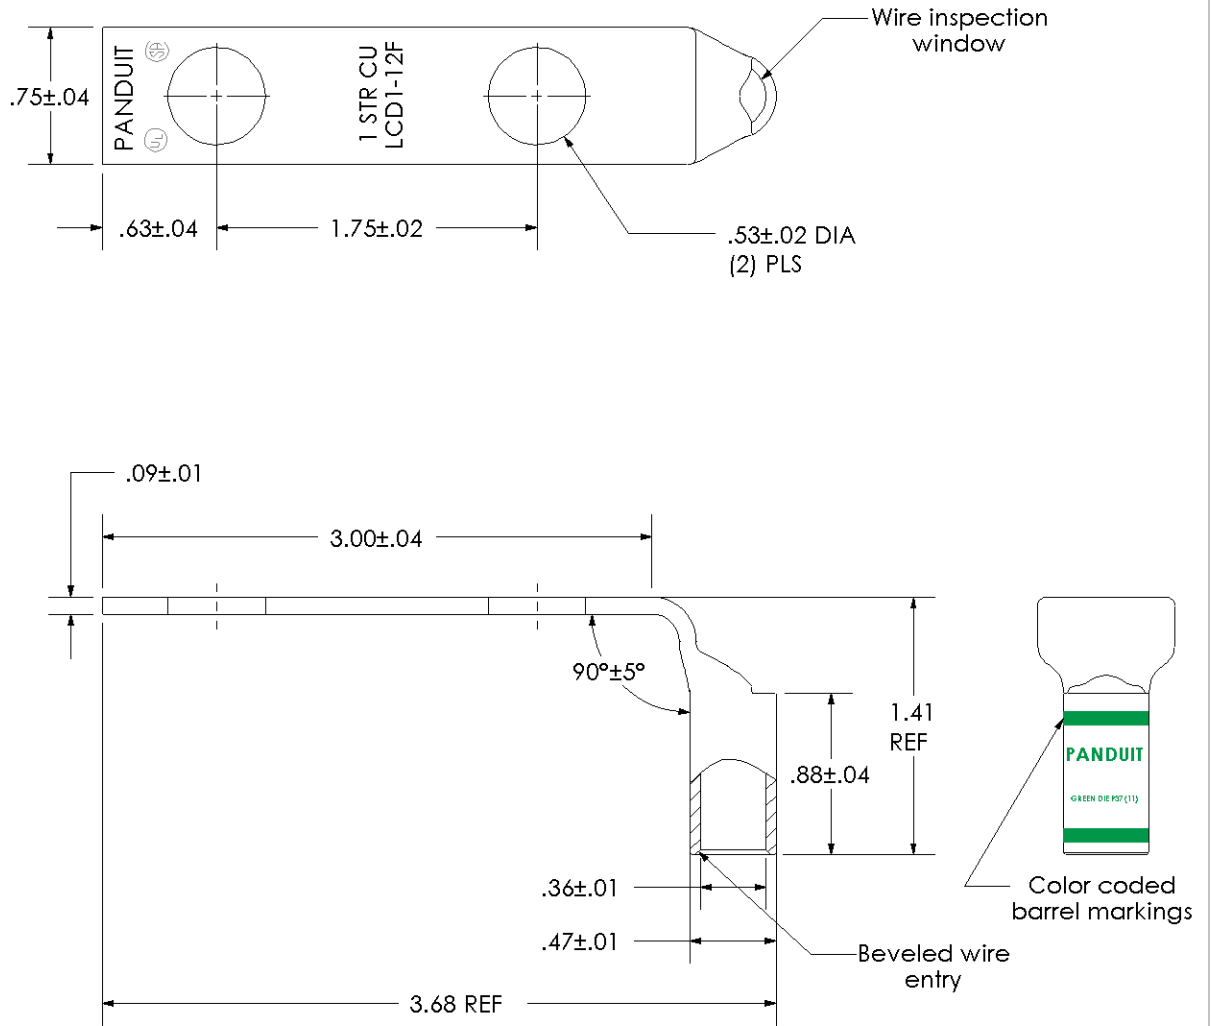

THIS COPY IS PROVIDED ON A RESTRICTED BASIS AND IS NOT TO BE USED IN ANY WAY DETRIMENTAL TO THE INTERESTS OF PANDUIT CORP.

Material	High Conductivity Seamless Copper Tube
Plating	Electro-Tin
Wire Size	1 AWG
Wire Type	Stranded Copper; Class B: Compact, Compressed or Concentric, Class C: Concentric
Wire Strip Length	15/16 in.
Stud Size	1/2 in.
UL Listed Wire Connector	Yes, for applications up to 35kv. Consult cable manufacturer for voltage stress relief instructions with applications greater than 2000 volts.
UL Temperature Rating	90° C
C.S.A Certified Wire Connector	Yes
Panduit Color Code on Barrel	GREEN
Panduit Die Index No. on Barrel	P37
Alternate Industry Die Index No. ( ) on Barrel	(11)

REV	DATE	BY	CHK	DESCRIPTION	ECN
01	12/03	DRL	DRL	ADDED UL, CSA & PART NO. TO STAMP	11396

**PANDUIT CORP. TINLEY PARK, ILLINOIS**

LCD1-12F-E  
Copper Lug - Two-Hole, Standard Barrel, 90° Angle Tongue

SCALE N/A DRAWING NO / CAD FILE LCD1-12F-CUST