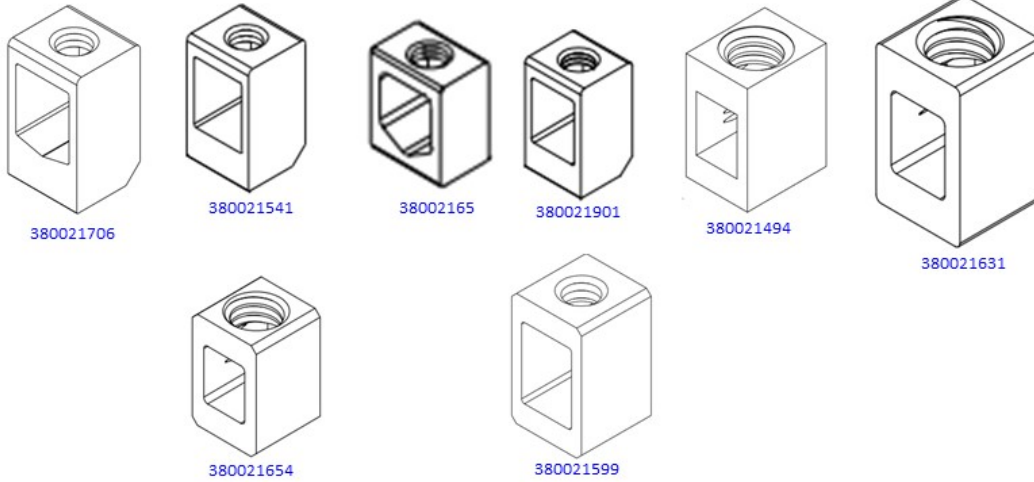

Product Change Notification

Date Issued :	August 24, 2022	PCN Number :	512252
Reason for Change :	Change Supplier		
Description of Change :	This change is to notify customers of a change in supplier to improve lead time		
Assessment of Change :	First Article Inspection		
Planned Implementation Date :	February 28, 2023		
Sample Availability Date:	December 07, 2022		
Internal Molex Qualification Date :	December 21, 2022		
Last date to request Samples by Customer :	October 28, 2022		
Traceability Code Markings / Date :	Date code		

Before Picture

Molex Confidential Information
© 2016 Molex – All Rights Reserved. Unauthorized Reproduction/Distribution is Prohibited.

1