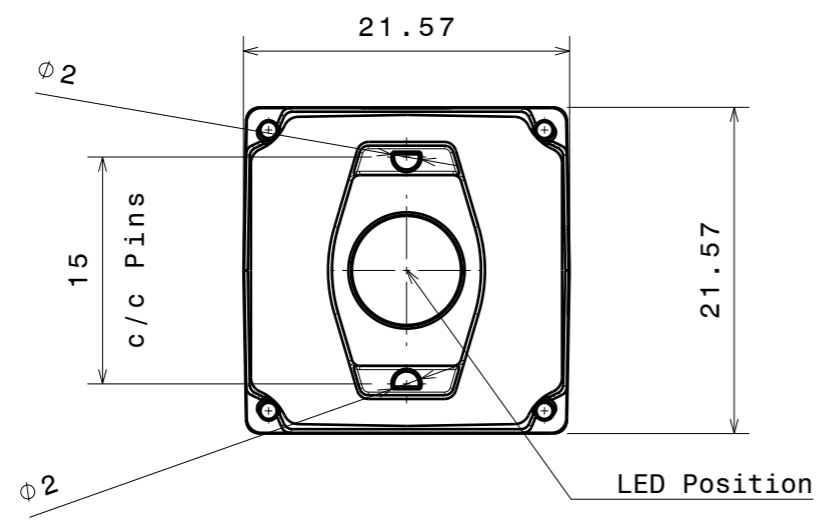

H G F E D C B A

Front view

Isometric view

Bottom view

FA15229	ROSE-MRK-S
FA15232	ROSE-MRK-M
FA15233	ROSE-MRK-W

INDEX	PART NO	DESCRIPTION	MATERIAL	COLOUR
1	-	ROSE-MRK S/M/W	PC	clear
2	F14946	ROSE-Lt-HLD-MRK	PC	white
3	F14629	ROSE-TAPE	Acrylic foam	

Tolerances if not otherwise shown  
 According to DIN ISO 2768-1  
 Linear measures:  
 Up to 30mm class M, otherwise class C.  
 According to DIN ISO 2768-2  
 Form and position: class L

**LEDiL** Ledil Oy  
 Salorankatu 10  
 FIN 24240 SALO  
 Finland

SIZE PART NUMBER  
**A3 FA15229/FA15232/FA15233**

SCALE 2:1 WEIGHT - SHEET 1/1

H G B A