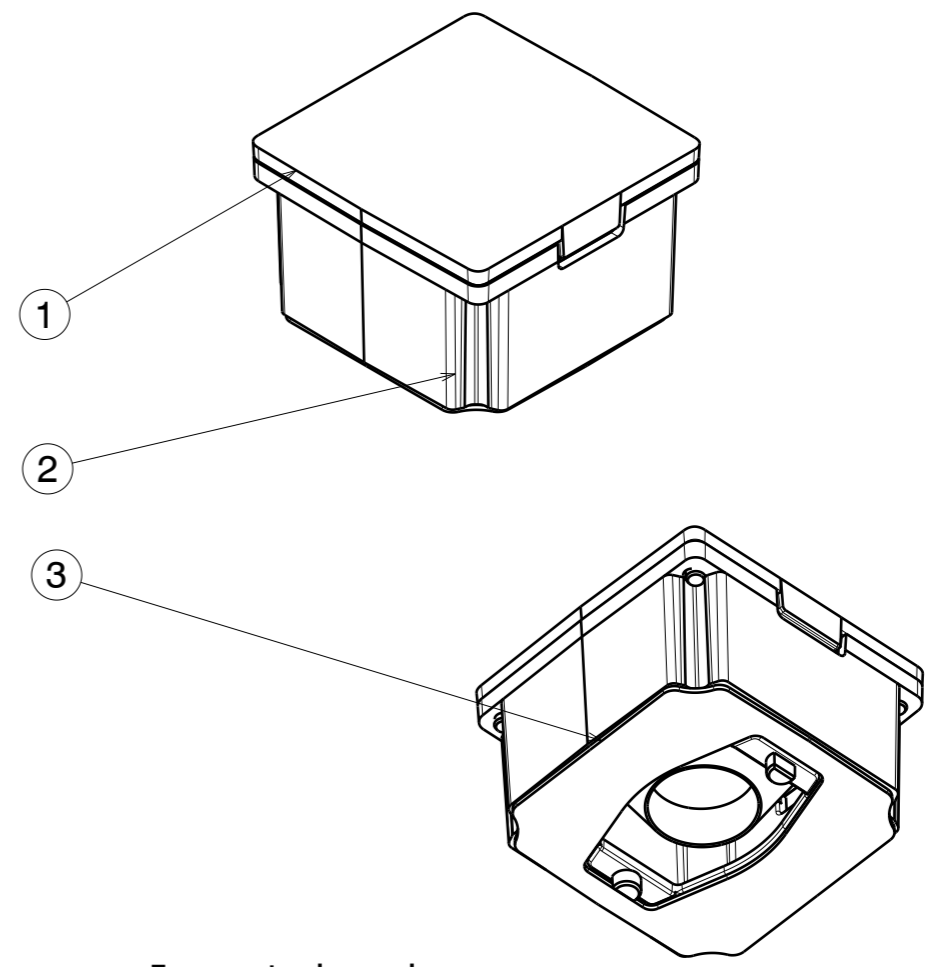

H G F E D C B A

Front view

Isometric view

Bottom view

FA15229	ROSE-MRK-S
FA15232	ROSE-MRK-M
FA15233	ROSE-MRK-W

INDEX	PART NO	DESCRIPTION	MATERIAL	COLOUR
1	-	ROSE-MRK S/M/W	PC	clear
2	F14946	ROSE-Lt-HLD-MRK	PC	white
3	F14629	ROSE-TAPE	Acrylic foam	

Tolerances if not otherwise shown  
 According to DIN ISO 2768-1  
 Linear measures:  
 Up to 30mm class M, otherwise class C.  
 According to DIN ISO 2768-2  
 Form and position: class L

**LEDiL** Ledil Oy  
 Salorankatu 10  
 FIN 24240 SALO  
 Finland

SIZE PART NUMBER  
**A3 FA15229/FA15232/FA15233**

SCALE 2:1 WEIGHT - SHEET 1/1

H G B A