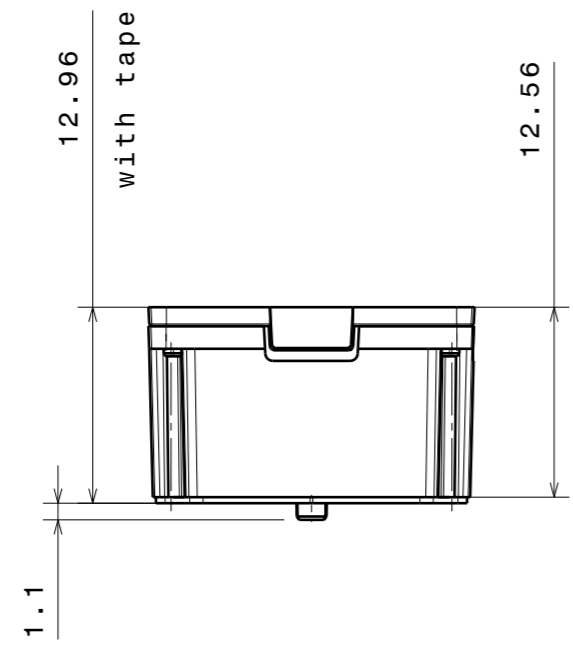

H G F E D C B A

Front view

Isometric view

Bottom view

FA15229	ROSE-MRK-S
FA15232	ROSE-MRK-M
FA15233	ROSE-MRK-W

INDEX	PART NO	DESCRIPTION	MATERIAL	COLOUR
1	-	ROSE-MRK S/M/W	PC	clear
2	F14946	ROSE-Lt-HLD-MRK	PC	white
3	F14629	ROSE-TAPE	Acrylic foam	

Tolerances if not otherwise shown  
 According to DIN ISO 2768-1  
 Linear measures:  
 Up to 30mm class M, otherwise class C.  
 According to DIN ISO 2768-2  
 Form and position: class L

**LEDiL** Ledil Oy  
 Salorankatu 10  
 FIN 24240 SALO  
 Finland

SIZE PART NUMBER  
**A3 FA15229/FA15232/FA15233**

SCALE 2:1 WEIGHT - SHEET 1/1

H G B A