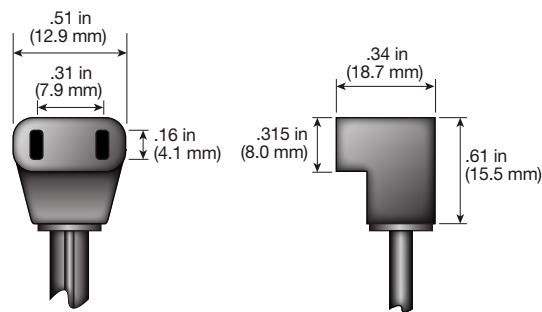

Fan Cord Specifications

Power cords come in the following four standard plug styles. All power cords come in the following standard lengths, but custom sizes are available. All cords are manufactured using 18 AWG cordage rated at 105°C, 300 volts.

| PART NUMBER | CORD LENGTH | |
|-----------------|-------------|--------|
| | mm | inches |
| 07100-12 | 305 | 12 |
| 07100-24 | 610 | 24 |
| 07100-36 | 915 | 36 |
| 07100-40 | 1016 | 40 |
| 07100-50 | 1270 | 50 |
| 07100-60 | 1524 | 60 |
| 07100-80 | 2032 | 80 |

| PART NUMBER | CORD LENGTH | |
|-----------------|-------------|--------|
| | mm | inches |
| 07145-12 | 305 | 12 |
| 07145-24 | 610 | 24 |
| 07145-36 | 915 | 36 |
| 07145-40 | 1016 | 40 |
| 07145-50 | 1270 | 50 |
| 07145-60 | 1524 | 60 |
| 07145-80 | 2032 | 80 |

| PART NUMBER | CORD LENGTH | |
|-----------------|-------------|--------|
| | mm | inches |
| 07190-12 | 305 | 12 |
| 07190-24 | 610 | 24 |
| 07190-36 | 915 | 36 |
| 07190-40 | 1016 | 40 |
| 07190-50 | 1270 | 50 |
| 07190-60 | 1524 | 60 |
| 07190-80 | 2032 | 80 |