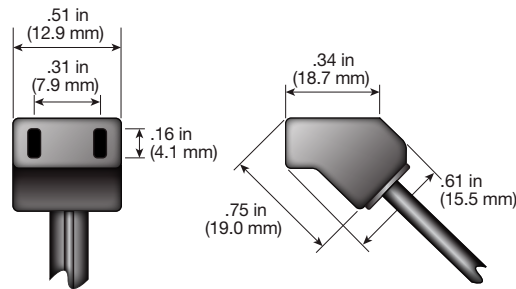

Fan Cord Specifications

Power cords come in the following four standard plug styles. All power cords come in the following standard lengths, but custom sizes are available. All cords are manufactured using 18 AWG cordage rated at 105°C, 300 volts.

| PART NUMBER | CORD LENGTH | |
|-----------------|-------------|--------|
| | mm | inches |
| 07100-12 | 305 | 12 |
| 07100-24 | 610 | 24 |
| 07100-36 | 915 | 36 |
| 07100-40 | 1016 | 40 |
| 07100-50 | 1270 | 50 |
| 07100-60 | 1524 | 60 |
| 07100-80 | 2032 | 80 |

| PART NUMBER | CORD LENGTH | |
|-----------------|-------------|--------|
| | mm | inches |
| 07145-12 | 305 | 12 |
| 07145-24 | 610 | 24 |
| 07145-36 | 915 | 36 |
| 07145-40 | 1016 | 40 |
| 07145-50 | 1270 | 50 |
| 07145-60 | 1524 | 60 |
| 07145-80 | 2032 | 80 |

| PART NUMBER | CORD LENGTH | |
|-----------------|-------------|--------|
| | mm | inches |
| 07199-12 | 305 | 12 |
| 07199-24 | 610 | 24 |
| 07199-36 | 915 | 36 |
| 07199-40 | 1016 | 40 |
| 07199-50 | 1270 | 50 |
| 07199-60 | 1524 | 60 |
| 07199-80 | 2032 | 80 |