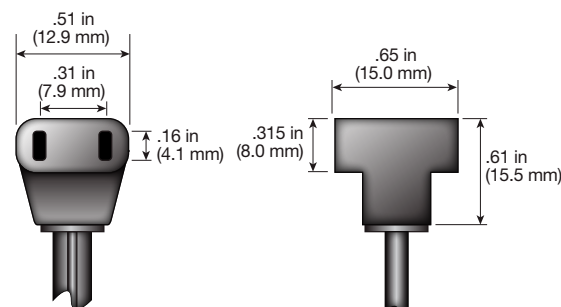

Fan Cord Specifications

Power cords come in the following four standard plug styles. All power cords come in the following standard lengths, but custom sizes are available. All cords are manufactured using 18 AWG cordage rated at 105°C, 300 volts.

| PART NUMBER | CORD LENGTH | |
|-----------------|-------------|--------|
| | mm | inches |
| 07100-12 | 305 | 12 |
| 07100-24 | 610 | 24 |
| 07100-36 | 915 | 36 |
| 07100-40 | 1016 | 40 |
| 07100-50 | 1270 | 50 |
| 07100-60 | 1524 | 60 |
| 07100-80 | 2032 | 80 |

| PART NUMBER | CORD LENGTH | |
|-----------------|-------------|--------|
| | mm | inches |
| 07145-12 | 305 | 12 |
| 07145-24 | 610 | 24 |
| 07145-36 | 915 | 36 |
| 07145-40 | 1016 | 40 |
| 07145-50 | 1270 | 50 |
| 07145-60 | 1524 | 60 |
| 07145-80 | 2032 | 80 |

| PART NUMBER | CORD LENGTH | |
|-----------------|-------------|--------|
| | mm | inches |
| 07190-12 | 305 | 12 |
| 07190-24 | 610 | 24 |
| 07190-36 | 915 | 36 |
| 07190-40 | 1016 | 40 |
| 07190-50 | 1270 | 50 |
| 07190-60 | 1524 | 60 |
| 07190-80 | 2032 | 80 |