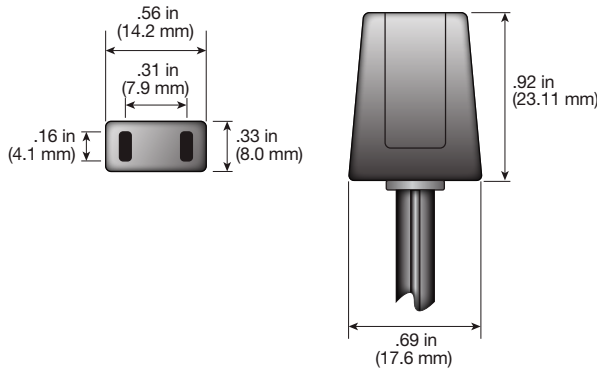

Fan Cord Specifications

Power cords come in the following four standard plug styles. All power cords come in the following standard lengths, but custom sizes are available. All cords are manufactured using 18 AWG cordage rated at 105°C, 300 volts.

| PART NUMBER | CORD LENGTH | |
|-----------------|-------------|--------|
| | mm | inches |
| 07100-12 | 305 | 12 |
| 07100-24 | 610 | 24 |
| 07100-36 | 915 | 36 |
| 07100-40 | 1016 | 40 |
| 07100-50 | 1270 | 50 |
| 07100-60 | 1524 | 60 |
| 07100-80 | 2032 | 80 |

| PART NUMBER | CORD LENGTH | |
|-----------------|-------------|--------|
| | mm | inches |
| 07145-12 | 305 | 12 |
| 07145-24 | 610 | 24 |
| 07145-36 | 915 | 36 |
| 07145-40 | 1016 | 40 |
| 07145-50 | 1270 | 50 |
| 07145-60 | 1524 | 60 |
| 07145-80 | 2032 | 80 |

| PART NUMBER | CORD LENGTH | |
|-----------------|-------------|--------|
| | mm | inches |
| 07190-12 | 305 | 12 |
| 07190-24 | 610 | 24 |
| 07190-36 | 915 | 36 |
| 07190-40 | 1016 | 40 |
| 07190-50 | 1270 | 50 |
| 07190-60 | 1524 | 60 |
| 07190-80 | 2032 | 80 |