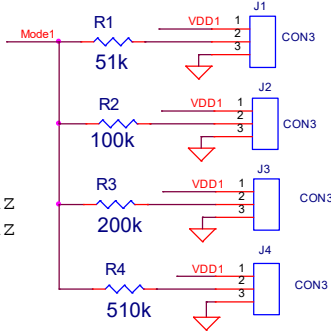

Mode 1 selection

- 51k To VDD: FCCM , 300kHz
- 51k To GND: PSM , 300kHz
- 100k To VDD: FCCM , 500kHz
- 100k To GND: PSM , 500kHz
- 200k To VDD: FCCM , 750kHz
- 200k To GND: PSM , 750kHz
- 510k To VDD: FCCM , 1000kHz
- 510k To GND: PSM , 1000kHz

Mode 2 selection

- 51k To VDD: SS=6ms, Ilim=25%
- 51k To GND: SS=3ms, Ilim=25%
- 100k To VDD: SS=6ms, Ilim=50%
- 100k To GND: SS=3ms, Ilim=50%
- 200k To VDD: SS=6ms, Ilim=75%
- 200k To GND: SS=3ms, Ilim=75%
- 510k To VDD: SS=6ms, Ilim=100%
- 510k To GND: SS=3ms, Ilim=100%