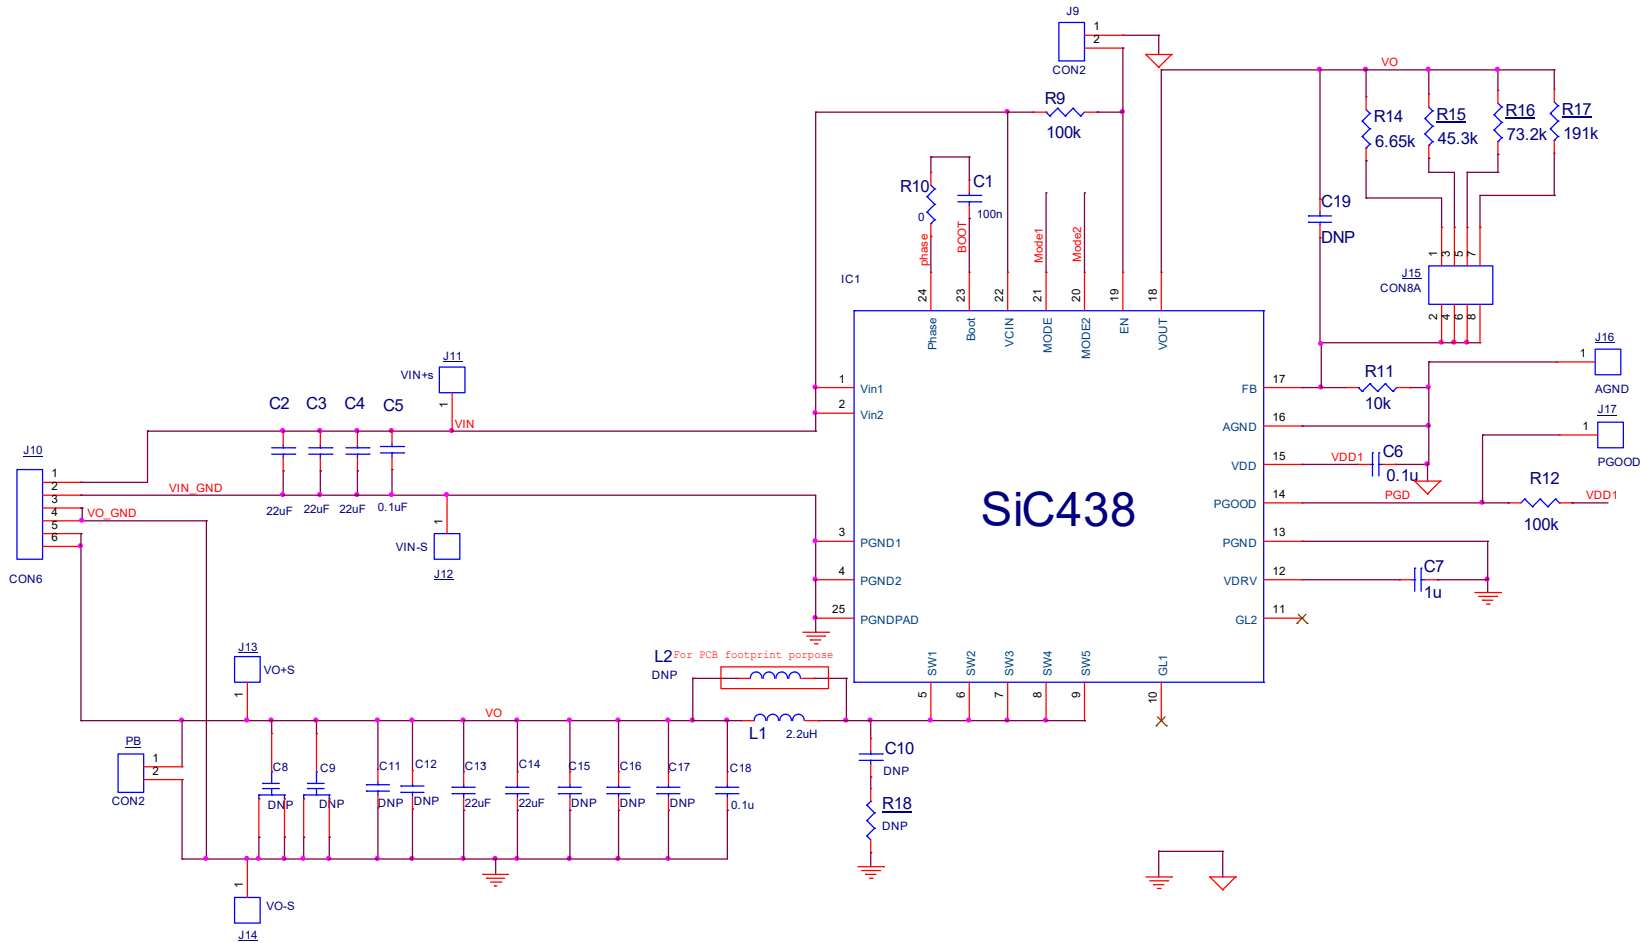

Mode 1 selection

- 51k To VDD: FCCM , 300kHz
- 51k To GND: PSM , 300kHz
- 100k To VDD: FCCM , 500kHz
- 100k To GND: PSM , 500kHz
- 200k To VDD: FCCM , 750kHz
- 200k To GND: PSM , 750kHz
- 510k To VDD: FCCM , 1000kHz
- 510k To GND: PSM , 1000kHz

Mode 2 selection

- 51k To VDD: SS=6ms, Ilim=25%
- 51k To GND: SS=3ms, Ilim=25%
- 100k To VDD: SS=6ms, Ilim=50%
- 100k To GND: SS=3ms, Ilim=50%
- 200k To VDD: SS=6ms, Ilim=75%
- 200k To GND: SS=3ms, Ilim=75%
- 510k To VDD: SS=6ms, Ilim=100%
- 510k To GND: SS=3ms, Ilim=100%

Title		
SiC438 Demo Board		
Size	Document Number	Rev
Custom=Doc>		D
Date:	Tuesday, April 14, 2020	Sheet 1 of 1