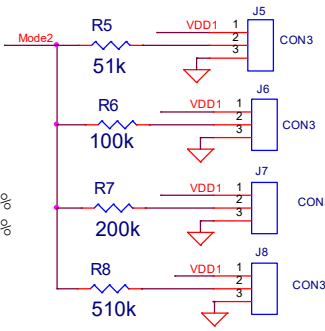

Mode 1 selection

- 51k To VDD: FCCM , 300kHz
- 51k To GND: PSM , 300kHz
- 100k To VDD: FCCM , 500kHz
- 100k To GND: PSM , 500kHz
- 200k To VDD: FCCM , 750kHz
- 200k To GND: PSM , 750kHz
- 510k To VDD: FCCM , 1000kHz
- 510k To GND: PSM , 1000kHz

Mode 2 selection

- 51k To VDD: SS=6ms, Ilim=25%
- 51k To GND: SS=3ms, Ilim=25%
- 100k To VDD: SS=6ms, Ilim=50%
- 100k To GND: SS=3ms, Ilim=50%
- 200k To VDD: SS=6ms, Ilim=75%
- 200k To GND: SS=3ms, Ilim=75%
- 510k To VDD: SS=6ms, Ilim=100%
- 510k To GND: SS=3ms, Ilim=100%