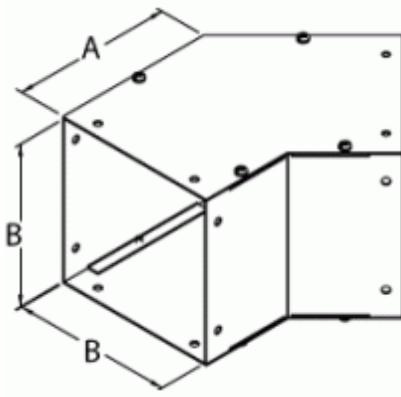

Quality Products. Service Excellence.

45 degree Elbow *CWEL45 Series*

Painted Steel

Part No.	Size
CWEL245	2.5 x 2.5
CWEL445	4 x 4
CWEL645	6 x 6
CWEL845	8 x 8
CWEL1045	10 x 10
CWEL1245	12 x 12

Unpainted Galvanized

Part No.	Size
CWEL245G	2.5 x 2.5
CWEL445G	4 x 4
CWEL645G	6 x 6
CWEL845G	8 x 8
CWEL1045G	10 x 10
CWEL1245G	12 x 12

Tags: galvanized steel, 45 degree, elbow, wireway, CW

Data subject to change without notice