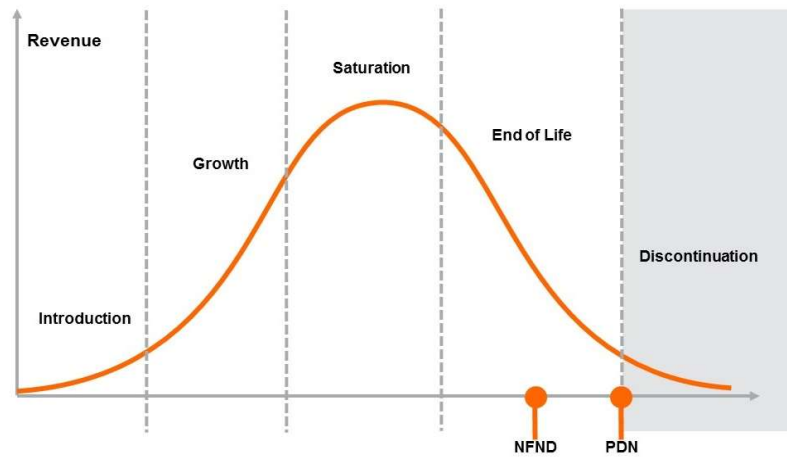

Light is OSRAM

Product Or Individual Q-Code Discontinuation (acc. JEDEC J-STD-048)  
**OS-PDN-2020-040**

01 July 2020

---

Last order:	01 January 2021
Last delivery:	01 July 2021

---

Please direct your feedback to your local Sales office.