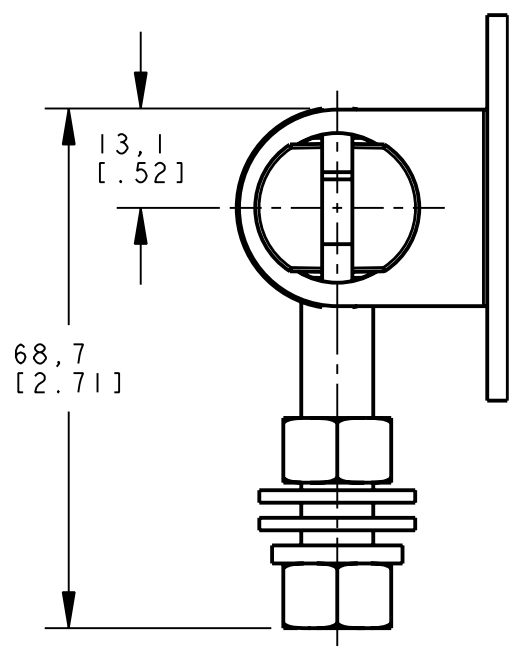

8 | 7 | 6 | 5 | 4 | 3 | 2 | 1

D
C
B
A

ISOMETRIC VIEW
SCALE 1:1

This drawing is the property of BANNER ENGINEERING CORP. and is proprietary in general and in detail. Its contents shall not be revealed to outside parties without written consent of BANNER.

BANNER ENGINEERING CORP.
P.O. BOX 9414
MINNEAPOLIS, MN 55440

THIRD ANGLE PROJECTION

TITLE
**SMB50RFA
WEB CAD DRAWINGS 2D/3D**

SIZE B DRAWING NO. **142560** REV. **I**

SCALE 1:1 SHEET 1 OF 1

NOTES:
1. ALL DIMENSIONS ARE MILLIMETERS [INCHES] UNLESS OTHERWISE NOTED.