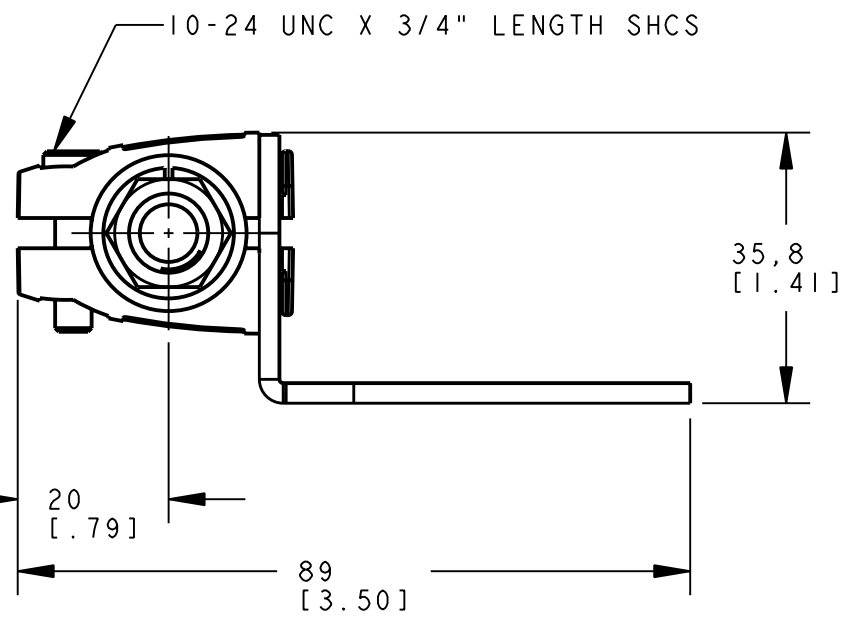

8 | 7 | 6 | 5 | 4 | 3 | 2 | 1

D
C
B
A

ISOMETRIC VIEW
SCALE 1:1

This drawing is the property of BANNER ENGINEERING CORP. and is proprietary in general and in detail. Its contents shall not be revealed to outside parties without written consent of BANNER.

BANNER ENGINEERING CORP.
P.O. BOX 9414
MINNEAPOLIS, MN 55440

THIRD ANGLE PROJECTION

TITLE
**SMB50RFA
WEB CAD DRAWINGS 2D/3D**

SIZE B DRAWING NO. **142560** REV. **I**

SCALE 1:1 SHEET 1 OF 1

NOTES:
1. ALL DIMENSIONS ARE MILLIMETERS [INCHES] UNLESS OTHERWISE NOTED.