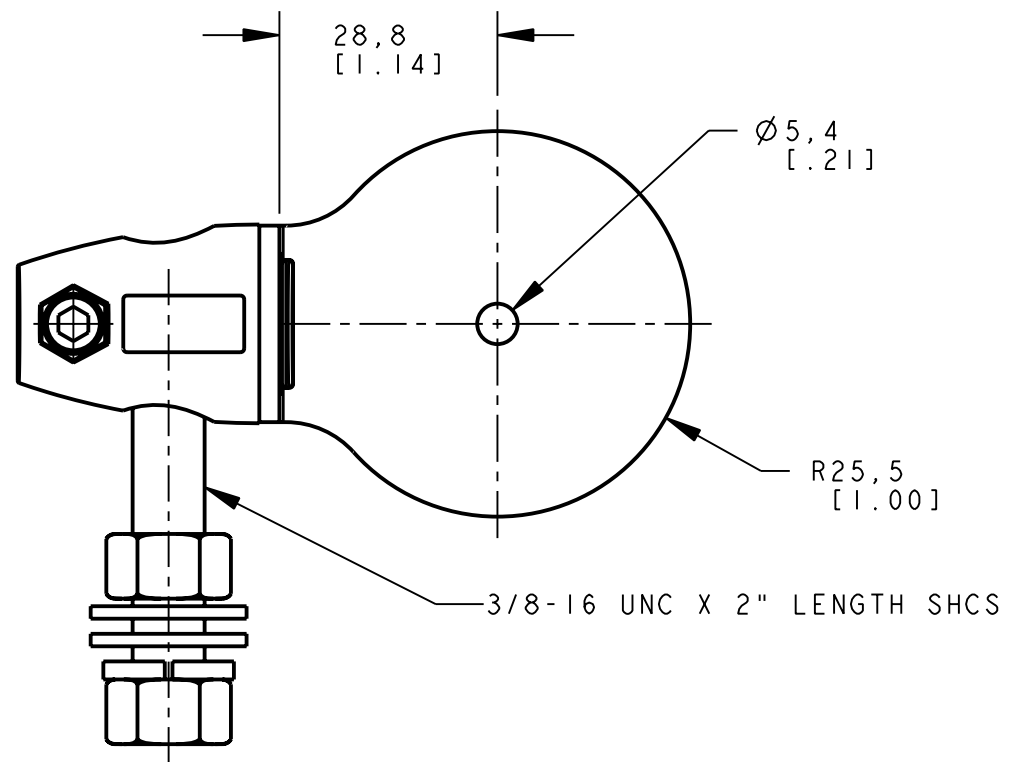

8 | 7 | 6 | 5 | 4 | 3 | 2 | 1

D
C
B
A

ISOMETRIC VIEW
SCALE 1:1

This drawing is the property of BANNER ENGINEERING CORP. and is proprietary in general and in detail. Its contents shall not be revealed to outside parties without written consent of BANNER.

BANNER ENGINEERING CORP.
P.O. BOX 9414
MINNEAPOLIS, MN 55440

THIRD ANGLE PROJECTION

TITLE
**SMB50RFA
WEB CAD DRAWINGS 2D/3D**

SIZE B DRAWING NO. **142560** REV. **I**

SCALE 1:1 SHEET 1 OF 1

NOTES:
1. ALL DIMENSIONS ARE MILLIMETERS [INCHES] UNLESS OTHERWISE NOTED.