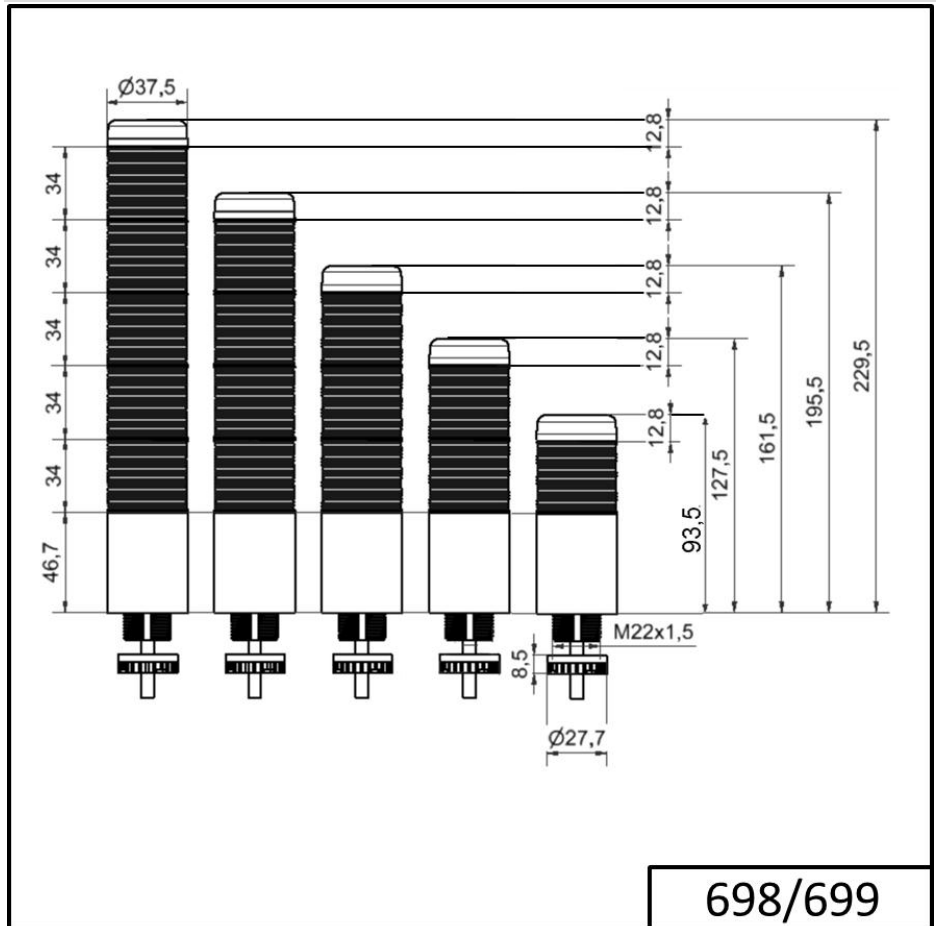

Completely pre-assembled Signal Towers / KOMPAKT 37
K37 cable EM Pulse tone 12VAC/DC GN/RD

DRAWING

698/699

For additional installation and mounting information, refer to the appropriate user guide at www.werma.com. This printed copy is for information only and is subject to alteration.