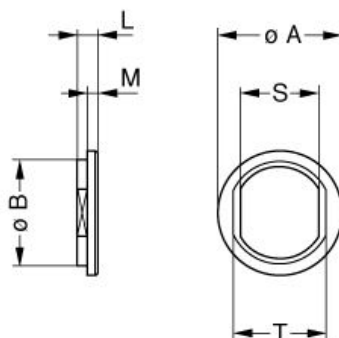

SUMMARY

Wires

Image is for illustrative purpose only

Series	1S
Termination type	No contacts / Accessory
IP rating	0
AWG wire size	0.00 - 0.00
Cable Ø	0.00 - 0.00 mm
Status	active

Download

[Request a quote](#)

[Catalog](#)

TECHNICAL DETAILS

Mechanics

Shell Style/Model	GRA*: Insulating washer
Keying	No keying
Housing Material	Polyamide, gray
Weight	.12 g

Performance

Configuration
Insulator
Rated Current

Others

Temp (min / max):	-50° C / +90° C
Humidity (max):	<=95% [at 60 deg C / 140 F]
Vibration:	15 g [10 Hz - 2000 Hz]
Shock Resistance:	100 g [6 ms]
Climatical Category:	50/175/21

Shielding (min): 75 dB (10 MHz)
Shielding (min): 40 dB (1 GHz)

DRAWINGS

No keying

Dimensions

	A	B	L	M	S	T
mm.	16	13.8	1.8	1	10.6	12.2
in.	0,63	0,54	0,07	0,04	0,42	0,48

RECOMMENDED BY LEMO

Tools

Cables