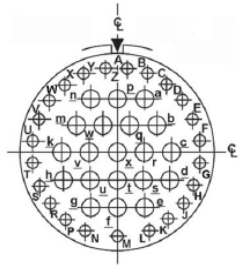

4  
3  
2  
1

**Contact Layout**

Contact position ID	Location		Contact position ID	Location	
	X-axis (mm)	Y-axis (mm)		X-axis (mm)	Y-axis (mm)
A	+069 (1.75)	+531 (13.49)	Z	-069 (1.75)	+531 (13.49)
B	+203 (5.16)	+495 (12.57)	a	+172 (4.37)	+344 (8.74)
C	+324 (8.23)	+425 (10.80)	b	+258 (6.55)	+172 (4.37)
D	+424 (10.77)	+326 (8.28)	c	+344 (8.74)	+000 (0.00)
E	+493 (12.52)	+205 (5.21)	d	+344 (8.74)	-172 (4.37)
F	+531 (13.49)	+069 (1.75)	e	+172 (4.37)	-344 (8.74)
G	+531 (13.49)	-069 (1.75)	f	+000 (0.00)	-344 (8.74)
H	+493 (12.52)	-205 (5.21)	g	-172 (4.37)	-344 (8.74)
J	+424 (10.77)	-326 (8.28)	h	-344 (8.74)	-172 (4.37)
K	+324 (8.23)	-425 (10.80)	k	-344 (8.74)	+000 (0.00)
L	+203 (5.16)	-495 (12.57)	m	-258 (6.55)	+172 (4.37)
M	+000 (0.00)	-531 (13.49)	n	-172 (4.37)	+344 (8.74)
N	-203 (5.16)	-495 (12.57)	p	+000 (0.00)	+344 (8.74)
P	-324 (8.23)	-425 (10.80)	q	+086 (2.18)	+172 (4.37)
R	-424 (10.77)	-326 (8.28)	r	+172 (4.37)	+000 (0.00)
S	-493 (12.52)	-205 (5.21)	s	+172 (4.37)	-172 (4.37)
T	-531 (13.49)	-069 (1.75)	t	+000 (0.00)	-172 (4.37)
U	-531 (13.49)	+069 (1.75)	u	-172 (4.37)	-172 (4.37)
V	-493 (12.52)	+205 (5.21)	v	-172 (4.37)	+000 (0.00)
W	-424 (10.77)	+326 (8.28)	w	-086 (2.18)	+172 (4.37)
X	-324 (8.23)	+425 (10.80)	x	+000 (0.00)	+000 (0.00)
Y	-203 (5.16)	+495 (12.57)			

Shell size	Arrangement no.	Number of contacts	Size contacts	Service rating	Contact location	Supersedes
25	-43	20	16	I	a.b.c.d.e.f.g.h.k.m	MS20057-43
		23	20		n.p.q.r.s.t.u.v.w.x	
					All others	

SOURIAU shall not be liable for any non-conformity or damage due to a use of the Products which does not comply with the Specifications issued by either of the Parties or by a third party (professional recommendation, technical notice.)