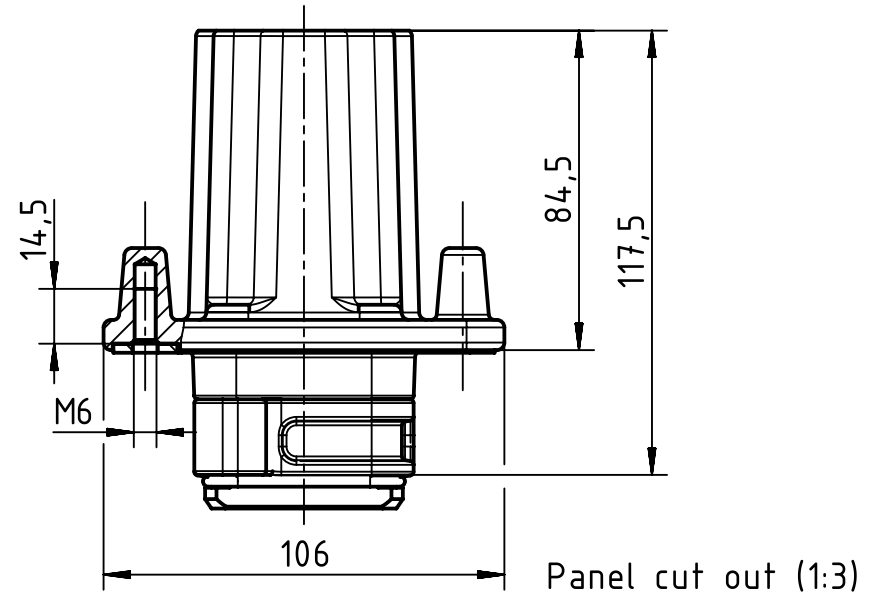

1 2 3 4 5 6

A

B

C

D

	All Dimensions in mm Original Size DIN A4		Scale 1:2	Free size tol.		Ref.		
						Sub.		
	All rights reserved		Created by LONGL	Inspected by DINGB	Standardisation TIEMANNA	Date 2015-12-21	State Final Release	
	Department EL PD - DE		Title Han 24HPR-PFT housing-M40				Doc-Key / ECM-Nr. 100619487/UGD/002/B 500000098701	
HARTING Electric GmbH & Co. KG D-32339 Espelkamp			Type TB	Number 19 40 024 1113			Rev. B	Page 1/1