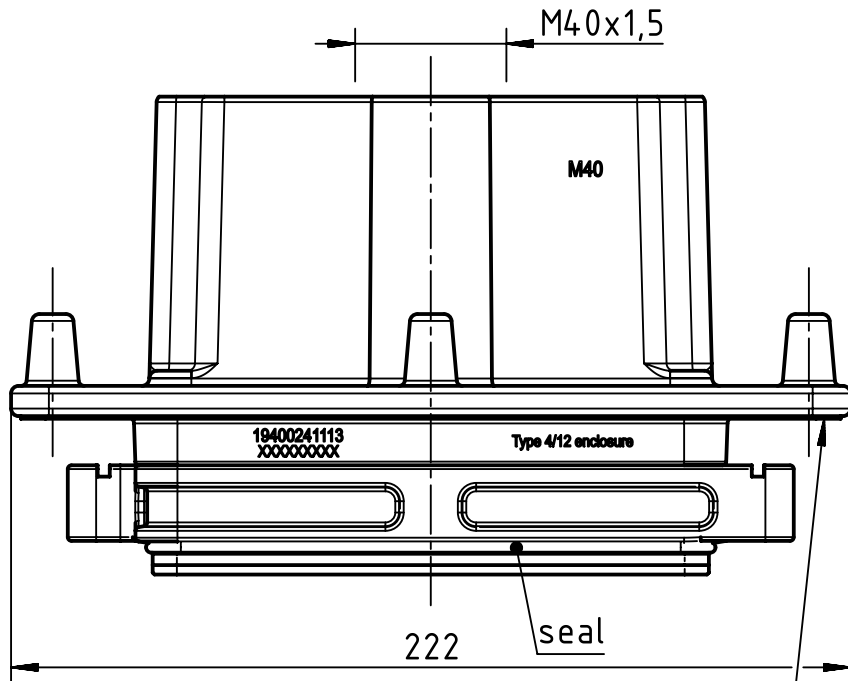

1 2 3 4 5 6

A

B

C

D

	All Dimensions in mm Original Size DIN A4		Scale 1:2	Free size tol.		Ref.		
						Sub.		
	All rights reserved		Created by LONGL	Inspected by DINGB	Standardisation TIEMANNA	Date 2015-12-21	State Final Release	
	Department EL PD - DE		Title Han 24HPR-PFT housing-M40				Doc-Key / ECM-Nr. 100619487/UGD/002/B 500000098701	
HARTING Electric GmbH & Co. KG D-32339 Espelkamp			Type TB	Number 19 40 024 1113			Rev. B	Page 1/1