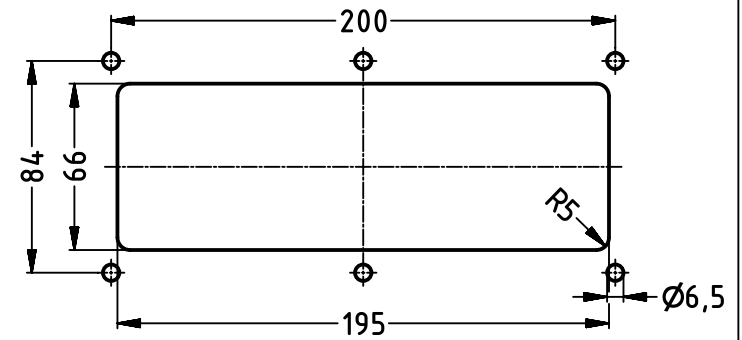

1 2 3 4 5 6

A

B

C

D

	All Dimensions in mm Original Size DIN A4		Scale 1:2	Free size tol.		Ref.		
						Sub.		
	All rights reserved		Created by LONGL	Inspected by DINGB	Standardisation TIEMANNA	Date 2015-12-21	State Final Release	
	Department EL PD - DE		Title Han 24HPR-PFT housing-M40				Doc-Key / ECM-Nr. 100619487/UGD/002/B 500000098701	
HARTING Electric GmbH & Co. KG D-32339 Espelkamp			Type TB	Number 19 40 024 1113			Rev. B	Page 1/1