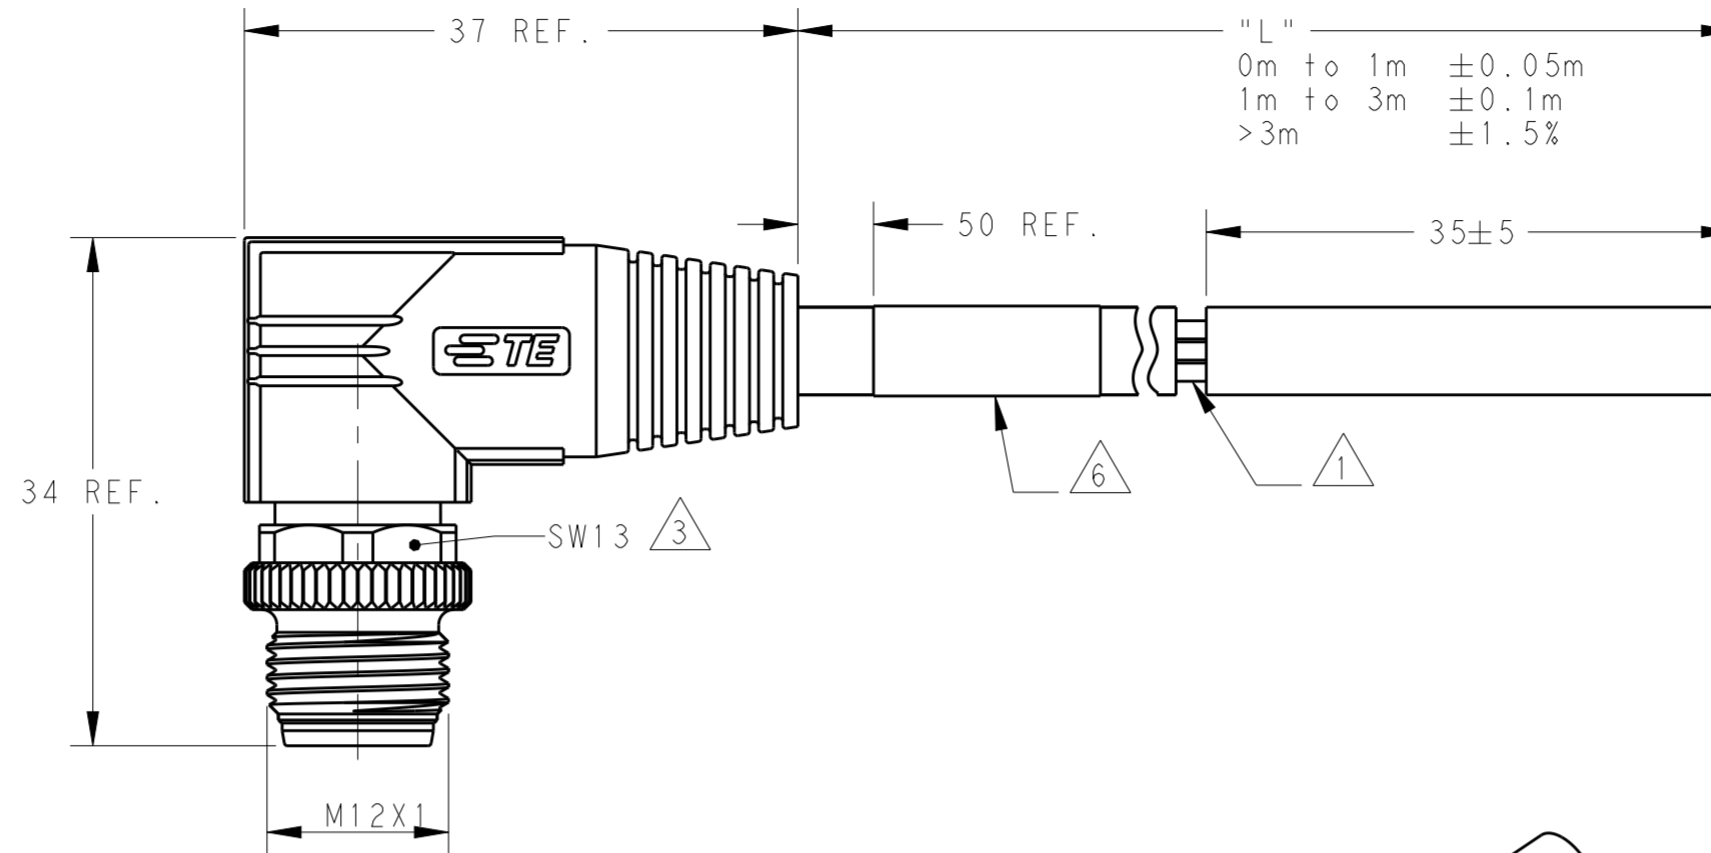

TECHNICAL DATA	T41612X0008-00X
RATED VOLTAGE	MAX. 30V AC/DC
RATED CURRENT	MAX. 2A
POLLUTION DEGREE	3
OVERVOLTAGE CATEGORY	II
MATERIAL GROUP	II
DEGREE OF PROTECTION	IP67

REVISIONS				
P	LTR	DESCRIPTION	DATE	APVD
	A	INITIAL RELEASE	05DEC2016	HW XX

NOTE:
 ①. STRIP AND RETAIN THE INSULATION
 ②. CODE POSITION
 ③. RECOMMENDED TORQUE 0.6 Nm
 ④. -*:CABLE LENGTH
 -0.5:0.5M,
 -1.0:1.0M,
 -1.5:1.5M,
 -3.0:3.0M,
 -5.0:5.0M,
 -7.0:7.0M,
 -10.0:10.0M,
 5. CABLE ASSEMBLY TO BE PACKAGED IN POLYBAGS
 ⑥. LABEL CONTAINS: PN, DATE CODE...

注释:
 ①. 剥线并保留护套绝缘层
 ②. CODE位置
 ③. 推荐扭矩0.6 Nm
 ④. -*:线缆长度
 -0.5:0.5M,
 -1.0:1.0M,
 -1.5:1.5M,
 -3.0:3.0M,
 -5.0:5.0M,
 -7.0:7.0M,
 -10.0:10.0M,
 5. 线缆组件塑料袋包装
 ⑥. 标签包含: 产品编号, 日期代码...

WIRES: 0.25mm ² (24AWG) WIRE COLOR: WHITE/BROWN/GREEN/YELLOW/ GRAY/PINK/BLUE/RED OD: APPROX.6.0MM FOR 8P	STANDARD: -001:0.5M -002:1.0M -003:1.5M -004:3.0M -005:5.0M -006:7.0M -007:10.0M CUSTOMIZATION: -**0:**.0 M -**5:**.5 M	FIXED: -40°C~+80°C FLXIBLE: -25°C~+80°C	GRAY	PUR (UL)	RPC-M12-MR-8CON-PUR-**SH④	8	T4161220008-00X
		FIXED: -40°C~+80°C FLXIBLE: -25°C~+80°C	BLACK	PVC (UL)	RPC-M12-MR-8CON-PVC-**SH④	8	T4161210008-00X
CABLE CHARACTERISTIC	LENGTH "L"	CABLE TEMP. RANGE	JACKET COLOR	JACKET MATERIAL	TYPE	POS.	TE PN

THIS DRAWING IS A CONTROLLED DOCUMENT.

DWN HAO WANG 24AUG2016	TE Connectivity					
CHK KOBBY ZHAO 24AUG2016						
APVD XIANG XU 24AUG2016						
NAME M12X1 RIGHT ANGLE PLUG, FREE END A-CODE, 8P SHIELDED,						
DIMENSIONS: mm	TOLERANCES UNLESS OTHERWISE SPECIFIED:	PRODUCT SPEC 108-106140	SIZE A2	CAGE CODE -	DRAWING NO. C-T41612X000800X	RESTRICTED TO -
MATERIAL -	FINISH -	APPL. SPEC 114-137144	WEIGHT -	SCALE 2:1	SHEET 1 OF 1	REV A
CUSTOMER DRAWING			SCALE 2:1 SHEET 1 OF 1 REV A			