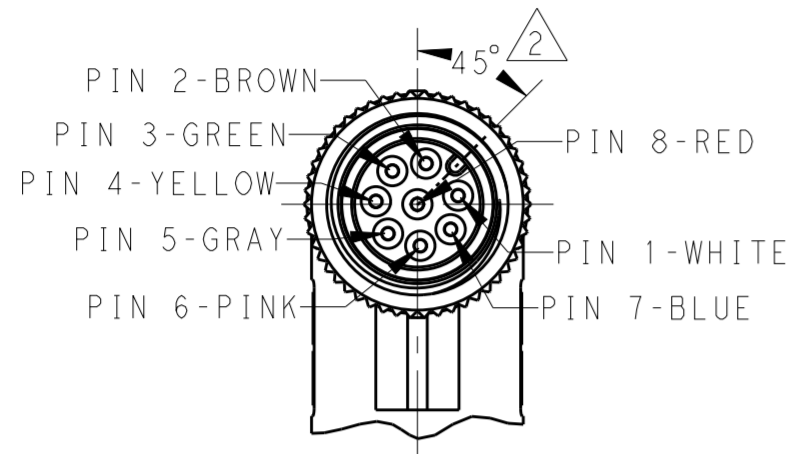

THIS DRAWING IS UNPUBLISHED. RELEASED FOR PUBLICATION 20
 © COPYRIGHT 20 BY - ALL RIGHTS RESERVED.

ITEM	DESCRIPTION	MATERIAL	OTHERS
1	MALE CONTACT	COPPER ALLOY	FLASH GOLD
2	HOUSING	NYLON	BLACK
3	COUPLING NUT	COPPER ALLOY	-
4	OVER-MOLDING	POLYURETHANE	BLUE
5	CABLE	-	-
6	LABEL	-	-

NOTE:
 ①. STRIP AND RETAIN THE INSULATION
 ②. CODE POSITION
 ③. RECOMMENDED TORQUE 0.6 Nm
 ④. -*:CABLE LENGTH
 -0.5:0.5M,
 -1.0:1.0M,
 -1.5:1.5M,
 -3.0:3.0M,
 -5.0:5.0M,
 -7.0:7.0M,
 -10.0:10.0M,
 5. CABLE ASSEMBLY TO BE PACKAGED IN POLYBAGS
 ⑥. LABEL CONTAINS: PN, DATE CODE...

注释:
 ①. 剥线并保留护套绝缘层
 ②. CODE位置
 ③. 推荐扭矩0.6 Nm
 ④. -*:线缆长度
 -0.5:0.5M,
 -1.0:1.0M,
 -1.5:1.5M,
 -3.0:3.0M,
 -5.0:5.0M,
 -7.0:7.0M,
 -10.0:10.0M,
 5. 线缆组件塑料袋包装
 ⑥. 标签包含: 产品编号, 日期代码...

WIRES: 0.25mm ² (24AWG) WIRE COLOR: WHITE/BROWN/GREEN/YELLOW/ GRAY/PINK/BLUE/RED OD: APPROX.6.0MM FOR 8P	STANDARD: -001:0.5M -002:1.0M -003:1.5M -004:3.0M -005:5.0M -006:7.0M -007:10.0M CUSTOMIZATION: -**0:**.0 M -**5:**.5 M	FIXED: -40°C~+80°C FLXIBLE: -25°C~+80°C	GRAY	PUR (UL)	RPC-M12-MR-8CON-PUR-**SH④	8	T4161220008-00X
		FIXED: -40°C~+80°C FLXIBLE: -25°C~+80°C	BLACK	PVC (UL)	RPC-M12-MR-8CON-PVC-**SH④	8	T4161210008-00X
CABLE CHARACTERISTIC	LENGTH "L"	CABLE TEMP. RANGE	JACKET COLOR	JACKET MATERIAL	TYPE	POS.	TE PN

THIS DRAWING IS A CONTROLLED DOCUMENT.

DWN HAO WANG 24AUG2016	TE Connectivity					
CHK KOBBY ZHAO 24AUG2016						
APVD XIANG XU 24AUG2016						
NAME M12X1 RIGHT ANGLE PLUG, FREE END A-CODE, 8P SHIELDED,						
DIMENSIONS: mm	TOLERANCES UNLESS OTHERWISE SPECIFIED:	PRODUCT SPEC 108-106140	SIZE A2	CAGE CODE -	DRAWING NO. C-T41612X000800X	RESTRICTED TO -
MATERIAL -	FINISH -	APPL. SPEC 114-137144	WEIGHT -	SCALE 2:1	SHEET 1 OF 1	REV A
CUSTOMER DRAWING			SCALE 2:1 SHEET 1 OF 1 REV A			