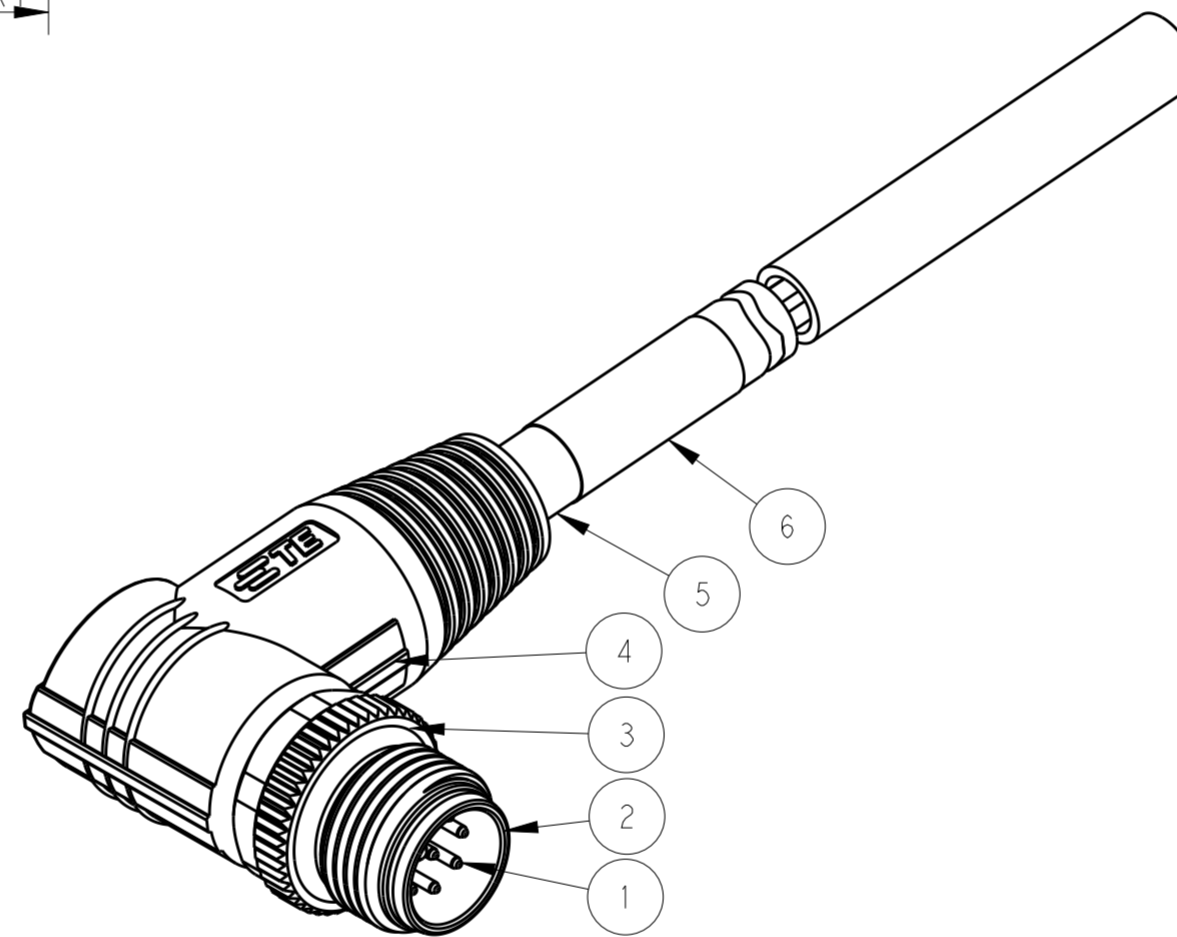

REVISIONS				
P	LTR	DESCRIPTION	DATE	APVD
	A	INITIAL RELEASE	05DEC2016	HW XX

NOTE:
①. STRIP AND RETAIN THE INSULATION
②. CODE POSITION
③. RECOMMENDED TORQUE 0.6 Nm
④. -*:CABLE LENGTH
-0.5:0.5M,
-1.0:1.0M,
-1.5:1.5M,
-3.0:3.0M,
-5.0:5.0M,
-7.0:7.0M,
-10.0:10.0M,
5. CABLE ASSEMBLY TO BE PACKAGED IN POLYBAGS
⑥. LABEL CONTAINS: PN, DATE CODE...

注释:
①. 剥线并保留护套绝缘层
②. CODE位置
③. 推荐扭矩0.6 Nm
④. -*:线缆长度
-0.5:0.5M,
-1.0:1.0M,
-1.5:1.5M,
-3.0:3.0M,
-5.0:5.0M,
-7.0:7.0M,
-10.0:10.0M,
5. 线缆组件塑料袋包装
⑥. 标签包含: 产品编号, 日期代码...

WIRES: 0.25mm²(24AWG) WIRE COLOR: WHITE/BROWN/GREEN/YELLOW/ GRAY/PINK/BLUE/RED OD: APPROX.6.0MM FOR 8P	STANDARD: -001:0.5M -002:1.0M -003:1.5M -004:3.0M -005:5.0M -006:7.0M -007:10.0M CUSTOMIZATION: -**0:**.0 M -**5:**.5 M	FIXED: -40°C~+80°C FLXIBLE: -25°C~+80°C	GRAY	PUR (UL)	RPC-M12-MR-8CON-PUR-**SH④	8	T4161220008-00X
		FIXED: -40°C~+80°C FLXIBLE: -25°C~+80°C	BLACK	PVC (UL)	RPC-M12-MR-8CON-PVC-**SH④	8	T4161210008-00X
CABLE CHARACTERISTIC	LENGTH "L"	CABLE TEMP. RANGE	JACKET COLOR	JACKET MATERIAL	TYPE	POS.	TE PN

THIS DRAWING IS A CONTROLLED DOCUMENT.

DWN HAO WANG 24AUG2016	TE Connectivity					
CHK KOBBY ZHAO 24AUG2016						
APVD XIANG XU 24AUG2016						
NAME M12X1 RIGHT ANGLE PLUG, FREE END A-CODE, 8P SHIELDED,						
DIMENSIONS: mm	TOLERANCES UNLESS OTHERWISE SPECIFIED:	PRODUCT SPEC 108-106140	SIZE A2	CAGE CODE -	DRAWING NO. C-T41612X000800X	RESTRICTED TO -
MATERIAL -	FINISH -	APPL. SPEC 114-137144	WEIGHT -	SCALE 2:1	SHEET 1 OF 1	REV A
CUSTOMER DRAWING			SCALE 2:1 SHEET 1 OF 1 REV A