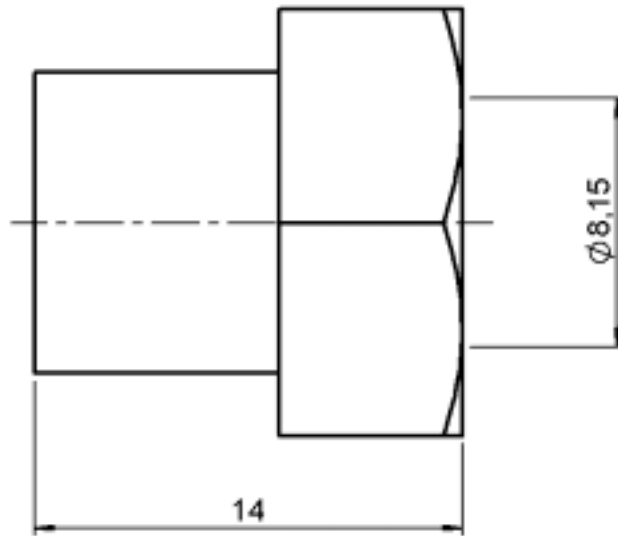

LOCKING TOOL 7.2mm/FLATS

R282.370.020

Series : **OUT**

OLD REFERENCE : 731.60.000A (132)

Edition : 0046 A

Design changes may be in order to improve the product.