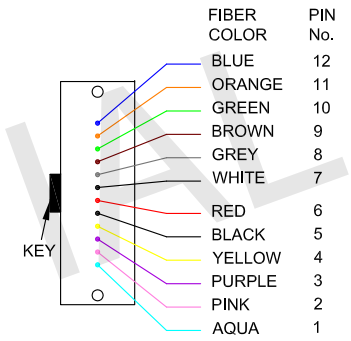

FIBER MAPPING		
KEY UP		KEY UP
A		B
1	BLUE	12
2	ORANGE	11
3	GREEN	10
4	BROWN	9
5	GREY	8
6	WHITE	7
7	RED	6
8	BLACK	5
9	YELLOW	4
10	PURPLE	3
11	PINK	2
12	AQUA	1

CABLE LABEL (24mm)

SPECIFICATION:

- CONNECTOR A : 12F ELITE MPO/PC FEMALE
- CONNECTOR B : 12F ELITE MPO/PC FEMALE
- CABLE TYPE : 12 STRANDS CABLE, MM 50/125(OM5), ROUND 3.0mm LSZH JACKET.
- JACKET COLOR : NEON GREEN
- WAVELENGTH : 850nm
- INSERTION LOSS : ≤0.35dB

Part Number: C50-9120-xxM

Description: w-Ignite™ Fiber Cable, 12F Elite MPO Female-Female, Polarity B, OM5 3mm 12F Neon Green LSZH Jacket, xx Meter.