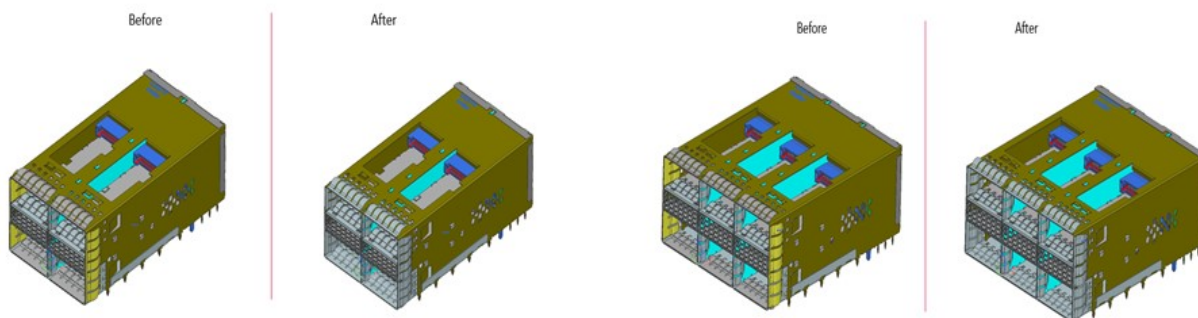

Product Change Notification

Date Issued :	March 23, 2023	PCN Number :	513435
Reason for Change :	Change to Product		
Description of Change :	This notification is to inform you about changes that are being made to the part(s) as identified in the list. This PCN is for spring finger design change on the cage of ZQSFP 56G product family as a preventative measure which will avoid any future quality issues with pulled spring fingers		
Reason for Short Notice :	Corrective Actions		
Assessment of Change :	First Article Inspection		
Planned Implementation Date :	August 30, 2023		
Sample Availability Date:	May 10, 2023		
Internal Molex Qualification Date :	May 15, 2023		
Last date to request Samples by Customer :	May 10, 2023		
Traceability Code Markings / Date :	Date code		

Before Picture

■ Photo of affected product

After Picture

Overview

- This PCN is for spring finger design change on the cage of ZQSFP 56G product family as a preventative measure which will avoid any future quality issues with pulled spring fingers.