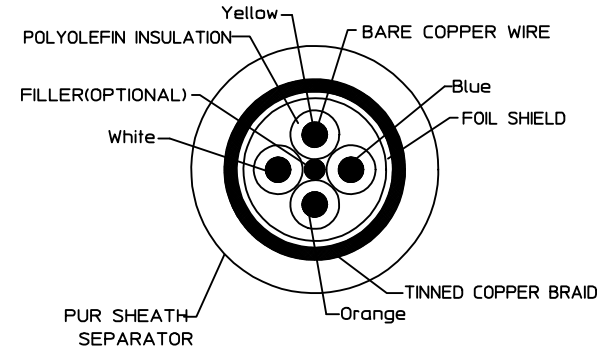

CUT CABLE 200 METER LENGTH

2x2x22AWG PROFINET TYPE C

CABLE CONSTRUCTION

ENVIRONMENTAL CHARACTERISTICS:  
 Operating temperature: -20°C to 60°C  
 Storage temperature: -40°C to 80°C  
 Halogen free IEC 60754-1  
 Silicone free Yes

ORIGINAL RELEASE EC NO: IPG2013-0772 DRWN:MDYSZEWSKA 2012/12/18 CHKD:HWALCZAK 2012/12/18 APPR:MIWASIECZKO 2012/12/21	QUALITY SYMBOLS ▽=0 ◻=0	GENERAL TOLERANCES (UNLESS SPECIFIED)		DIMENSION STYLE MM ONLY		SCALE ---	DESIGN UNITS METRIC	FIRST ANGLE PROJECTION		
			mm	INCH	DRAWN BY MDYSZEWSKA	DATE 2012/12/18	TITLE CUT CABLE 200 METER LENGTH;1202098084			
		4 PLACES	± ---	± ---	CHECKED BY HWALCZAK	DATE 2012/12/18				
		3 PLACES	± ---	± ---	APPROVED BY MIWASIECZKO		DOCUMENT NO. SD-120210-001			
		2 PLACES	± ---	± ---	DATE 2012/12/21					
1 PLACE	± ---	± ---	MATERIAL NO. 1202108036		SHEET NO. 1 OF 1					
A	REV	ANGULAR ±---°		DRAFT WHERE APPLICABLE MUST REMAIN WITHIN DIMENSIONS		THIS DRAWING CONTAINS INFORMATION THAT IS PROPRIETARY TO MOLEX INCORPORATED AND SHOULD NOT BE USED WITHOUT WRITTEN PERMISSION				