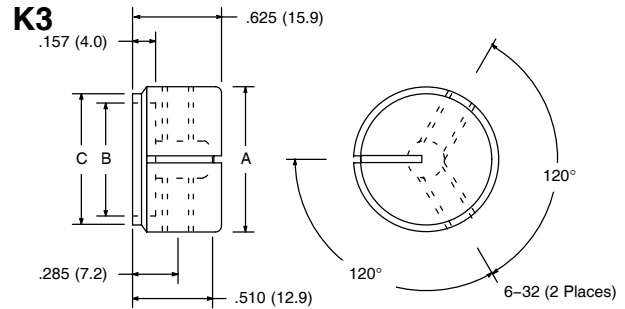

## Knob – Machined Aluminum

KILO No.	NTE Part No.	Dimensions in inches (mm)				Finish
		Diameter (A)	B	C	Shaft Dia.	
JD-50-1-6	504-0030	.500 (12.7)	.375 (9.3)	.445 (11.3)	.125 (3.2)	Clear Gloss
JD-50-2-5	504-0031	.500 (12.7)	.375 (9.3)	.445 (11.3)	.250 (6.35)	Black Gloss
JD-50-2-6	504-0032	.500 (12.7)	.375 (9.3)	.445 (11.3)	.125 (3.2)	Black Gloss
JD-50-3-5	504-0033	.500 (12.7)	.375 (9.3)	.445 (11.3)	.250 (6.35)	Clear Matte
JD-50-4-6	504-0034	.500 (12.7)	.375 (9.3)	.445 (11.3)	.125 (3.2)	Black Matte
JD-75-1-5	504-0035	.750 (19.05)	.590 (15.0)	.695 (17.7)	.250 (6.35)	Clear Gloss
JD-75-2-5	504-0036	.750 (19.05)	.590 (15.0)	.695 (17.7)	.250 (6.35)	Black Gloss
JD-75-2-6	504-0037	.750 (19.05)	.590 (15.0)	.695 (17.7)	.125 (3.2)	Black Gloss
JD-75-4-5	504-0038	.750 (19.05)	.590 (15.0)	.695 (17.7)	.250 (6.35)	Black Matte
JD-90-1-5	504-0039	.925 (23.5)	.708 (17.9)	.882 (22.4)	.250 (6.35)	Clear Gloss
JD-90-2-5	504-0040	.925 (23.5)	.708 (17.9)	.882 (22.4)	.250 (6.35)	Black Gloss
JD-90-4-5	504-0041	.925 (23.5)	.708 (17.9)	.882 (22.4)	.250 (6.35)	Black Matte
JD-90-4-6	504-0042	.925 (23.5)	.708 (17.9)	.882 (22.4)	.125 (3.2)	Black Matte