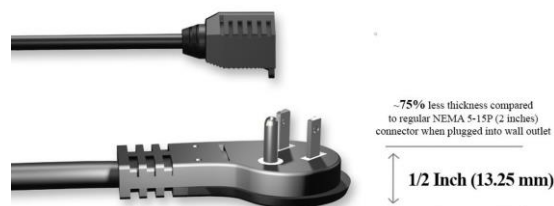

## 6ft Low Profile Angled Power Cord Extension (16 AWG ) M05-113LPA-6

### Low Profile Angled NEMA 5-15P to NEMA 5-15R SJT 16 AWG.

- Extend the length of an existing power cord or outlet for more flexibility.
- Perfect design for indoor use in tight space, space-saving flat NEMA 5-15P connector.
- 45° angled 3-prong connector prevents blocking outlet space for other power connection.
- Ideal power supply extension for indoor appliances, computers, HDTV, printers, and more.
- The 16 AWG power cord is fully molded for durability.
- VW-1 105°C (221°F) and FT-2 105°C (221°F) temperature rating.
- UL and cUL listed.
- All relevant materials are complied with RoHS and REACH directives.

Connector A : NEMA 5-15P Low Profile Angled.

Connector B : NEMA 5-15R.

Conductor : SJT 16 AWG. x 3C.

Amp/Voltage Rating : 13A/125V.

Wattage Rating: 1625W.

**without us, you are just not connected!**