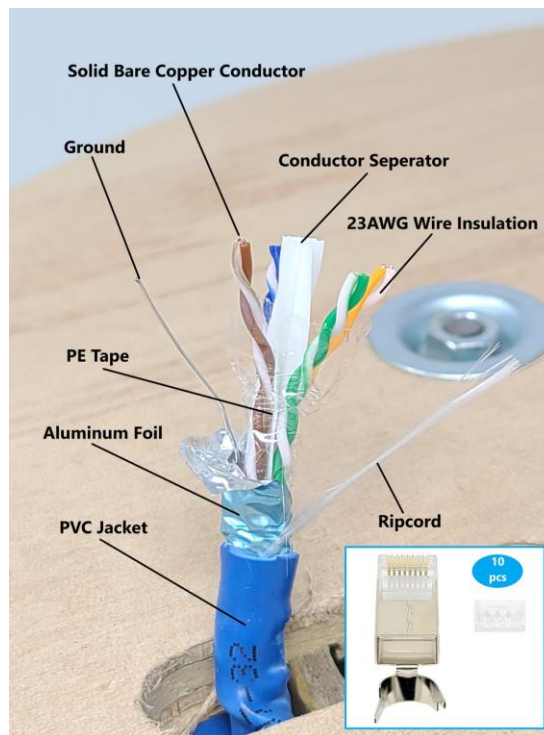

250 Feet CAT 6A Solid & Shielded (F/UTP) CMR Riser Bulk Ethernet Cable with 10-Pack Universal Shielded RJ45 Connectors - Blue (TR4-70SRBL250-K)

Micro Connectors' Bulk CAT6A CMR Riser Shielded Cable comes on a convenient wooden spool for easy access, providing you with 250 feet of high quality, solid full copper wire with overall aluminum foil shielding, ready for termination and routing. The Mylar foil shielding protects your data as it travels through the four twisted pairs of 23-gauge solid copper wires by wrapping it in a thin metal sleeve thus keeping electrical interference from things like fluorescent lights and electrical lines found in a drop ceiling or inside walls at a minimum. Simply pull the length required for your installation straight from the spool and terminate at your leisure. These cables are a great aid in large scale network installations and other long-distance cable runs and like all of our bulk networking cables, these are constructed with only high-quality components that can be counted on for high performance.

Features:

- Overall aluminum foil shielding (F/UTP) CMR In-Wall Riser Rated Category 6A Ethernet cable
- 23 AWG individual solid pure copper conductors
- Supports Power over Ethernet: PoE, PoE+, and PoE++
- Bandwidth speed up to 750 MHz
- Cross separator spline to ensure better signal performance and less crosstalk
- Comes on a convenient wooden spool for easy access
- Running “FT” count printed on cable for easy measurement
- Meets ANSI/TIA-568-C specifications and UL, RoHS and TAA compliant
- Each package comes with 10 sets of shielded modular connectors