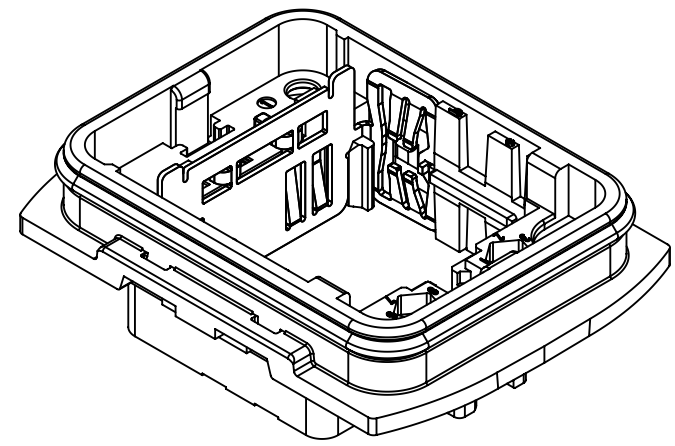

A

B

C

D

panel cut out

range of delivery: housing bulkhead mounting with gasket

	All Dimensions in mm Original Size DIN A4		Scale 1:1	Free size tol.		Ref.	
	All rights reserved Department EL PD - DE		Created by HARLASSK	Inspected by NICHTERLEIN	Standardisation TIEMANNA	Date 2016-10-20	State Final Release
HARTING Electric GmbH & Co. KG D-32339 Espelkamp		Title Han-Yellock bulkhead housing 30				Doc-Key / ECM-Nr. 100188915/UGD/005/B 5000001104.18	
		Type TB	Number 11 12 300 0301			Rev. B	Page 1/1