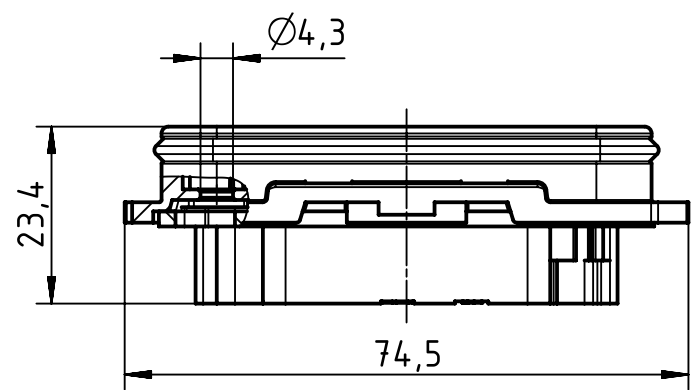

A

B

C

D

panel cut out

range of delivery: housing bulkhead mounting with gasket

	All Dimensions in mm Original Size DIN A4		Scale 1:1	Free size tol.		Ref.	
	All rights reserved Department EL PD - DE		Created by HARLASSK	Inspected by NICHTERLEIN	Standardisation TIEMANNA	Date 2016-10-20	State Final Release
HARTING Electric GmbH & Co. KG D-32339 Espelkamp		Title Han-Yellock bulkhead housing 30				Doc-Key / ECM-Nr. 100188915/UGD/005/B 5000001104.18	
		Type TB	Number 11 12 300 0301			Rev. B	Page 1/1