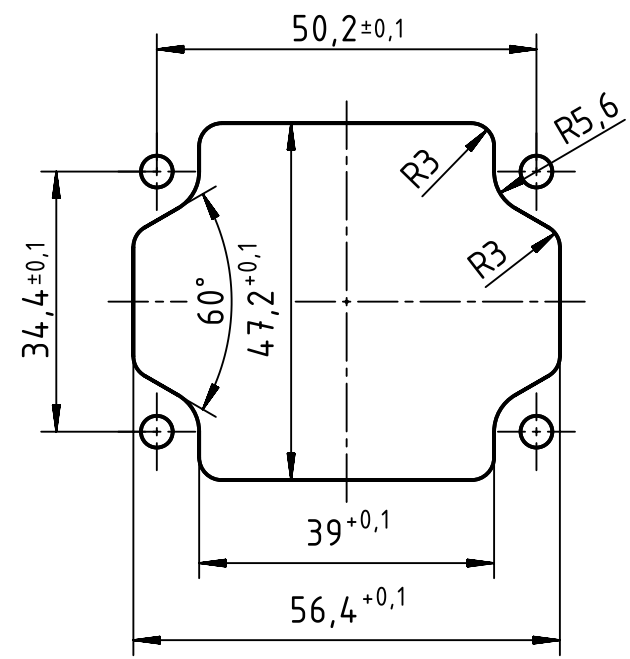

A

B

C

D

panel cut out

range of delivery: housing bulkhead mounting with gasket

	All Dimensions in mm Original Size DIN A4		Scale 1:1	Free size tol.		Ref.	
	All rights reserved Department EL PD - DE		Created by HARLASSK	Inspected by NICHTERLEIN	Standardisation TIEMANNA	Date 2016-10-20	State Final Release
HARTING Electric GmbH & Co. KG D-32339 Espelkamp		Title Han-Yellock bulkhead housing 30				Doc-Key / ECM-Nr. 100188915/UGD/005/B 5000001104.18	
		Type TB	Number 11 12 300 0301			Rev. B	Page 1/1