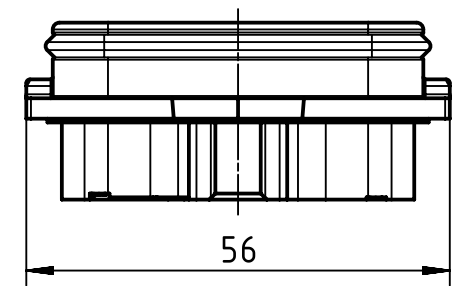

A

B

C

D

panel cut out

range of delivery: housing bulkhead mounting with gasket

	All Dimensions in mm Original Size DIN A4		Scale 1:1	Free size tol.		Ref.	
	All rights reserved Department EL PD - DE		Created by HARLASSK	Inspected by NICHTERLEIN	Standardisation TIEMANNA	Date 2016-10-20	State Final Release
HARTING Electric GmbH & Co. KG D-32339 Espelkamp		Title Han-Yellock bulkhead housing 30				Doc-Key / ECM-Nr. 100188915/UGD/005/B 5000001104.18	
		Type TB	Number 11 12 300 0301			Rev. B	Page 1/1