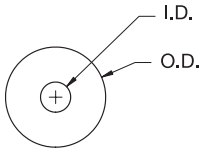

MSW
Round Nylon Spacer

Material: Nylon							
Part No	Color	I.D.	O.D.	"A" Spacer Length	Fits Screw/Bolt	Standard Pack	
MSW1000A	Natural	.122 (3.1)	.236 (6)	.295 (7.5)	#4 (M3)	1,000	
MSW1010A		.165 (4.2)	.315 (8)	.394 (10)	#8 (M4)		
MSW1020A		.173 (4.4)	.354 (9)	.055 (1.4)			
MSW1040A		.205 (5.2)	.394 (10)	.295 (7.5)	#12 (M5)		
MSW1050A		.205 (5.2)	.394 (10)	.394 (10)			
MSW1060A		.205 (5.2)	.394 (10)	.591 (15)			
MSW1080A		.205 (5.2)	.394 (10)	.197 (5)			
MSW1090A		.248 (6.3)	.591 (15)	.295 (7.5)	#14 (M6)		
MSW1100C		Black	.248 (6.3)	.591 (15)			.299 (7.6)
MSW1110A		Natural	.248 (6.3)	.591 (15)			.394 (10)
MSW1120A	Natural	.248 (6.3)	.591 (15)	.591 (15)	1/4" (M6)		
MSW1130A	Black	.252 (6.4)	.500 (12.7)	.039 (1)			
MSW1150A	Natural	.252 (6.4)	.500 (12.7)	.193 (4.9)			
MSW1160A		.252 (6.4)	.500 (12.7)	.500 (12.7)			
MSW1170A		.252 (6.4)	.563 (14.3)	.063 (1.6)			
MSW1180A		.252 (6.4)	.563 (14.3)	.126 (3.2)			
MSW1190A		.252 (6.4)	.709 (18)	.079 (2)			
MSW1200A		.252 (6.4)	.118 (3)	.118 (3)			
MSW1210A		.256 (6.5)	.591 (15)	.118 (3)			
MSW1220A		.323 (8.2)	.472 (12)	.394 (10)			
MSW1230A		.323 (8.2)	.472 (12)	.984 (25)			
MSW1240A		.323 (8.2)	.709 (18)	.394 (10)			
MSW1250A	.323 (8.2)	.709 (18)	.079 (2)				
MSW1260A	.331 (8.4)	.669 (17)	.079 (2)				
MSW1270A	.402 (10.2)	.669 (17)	.079 (2)				
MSW1280A	.406 (10.3)	.591 (15)	.394 (10)				
MSW1290A	.406 (10.3)	.591 (15)	.079 (2)				
MSW1300A	.413 (10.5)	.827 (21)	.098 (2.5)				
MSW1320A	.504 (12.8)	.709 (18)	.394 (10)				
MSW1340A	.827 (21)	1.457 (37)	.118 (3)				
MSW1350A	.874 (22.2)	1.339 (34)	.059 (1.5)				
					500	1,000	
					3/8" (M10)		
					7/16" (M12)	3,000	
					13/16" (M20)		