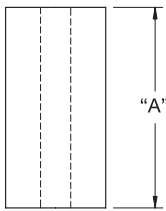

MSW
Round Nylon Spacer

Material: Nylon							
Part No	Color	I.D.	O.D.	"A" Spacer Length	Fits Screw/Bolt	Standard Pack	
MSW1000A	Natural	.122 (3.1)	.236 (6)	.295 (7.5)	#4 (M3)	1,000	
MSW1010A		.165 (4.2)	.315 (8)	.394 (10)	#8 (M4)		
MSW1020A		.173 (4.4)	.354 (9)	.055 (1.4)			
MSW1040A		.205 (5.2)	.394 (10)	.295 (7.5)	#12 (M5)		
MSW1050A		.205 (5.2)	.394 (10)	.394 (10)			
MSW1060A		.205 (5.2)	.394 (10)	.591 (15)			
MSW1080A		.205 (5.2)	.394 (10)	.197 (5)			
MSW1090A		.248 (6.3)	.591 (15)	.295 (7.5)	#14 (M6)		
MSW1100C		Black	.248 (6.3)	.591 (15)			.299 (7.6)
MSW1110A		Natural	.248 (6.3)	.591 (15)			.394 (10)
MSW1120A	Natural	.248 (6.3)	.591 (15)	.591 (15)	1/4" (M6)		
MSW1130A	Black	.252 (6.4)	.500 (12.7)	.039 (1)			
MSW1150A	Natural	.252 (6.4)	.500 (12.7)	.193 (4.9)			
MSW1160A		.252 (6.4)	.500 (12.7)	.500 (12.7)			
MSW1170A		.252 (6.4)	.563 (14.3)	.063 (1.6)			
MSW1180A		.252 (6.4)	.563 (14.3)	.126 (3.2)			
MSW1190A		.252 (6.4)	.709 (18)	.079 (2)			
MSW1200A		.252 (6.4)	.118 (3)	.118 (3)			
MSW1210A		.256 (6.5)	.591 (15)	.118 (3)			
MSW1220A		.323 (8.2)	.472 (12)	.394 (10)			
MSW1230A		.323 (8.2)	.472 (12)	.984 (25)			
MSW1240A		.323 (8.2)	.709 (18)	.394 (10)			
MSW1250A	.323 (8.2)	.709 (18)	.079 (2)				
MSW1260A	.331 (8.4)	.669 (17)	.079 (2)				
MSW1270A	.402 (10.2)	.669 (17)	.079 (2)				
MSW1280A	.406 (10.3)	.591 (15)	.394 (10)				
MSW1290A	.406 (10.3)	.591 (15)	.079 (2)				
MSW1300A	.413 (10.5)	.827 (21)	.098 (2.5)				
MSW1320A	.504 (12.8)	.709 (18)	.394 (10)				
MSW1340A	.827 (21)	1.457 (37)	.118 (3)				
MSW1350A	.874 (22.2)	1.339 (34)	.059 (1.5)				
					500	1,000	
					3/8" (M10)		
					7/16" (M12)	3,000	
					13/16" (M20)		