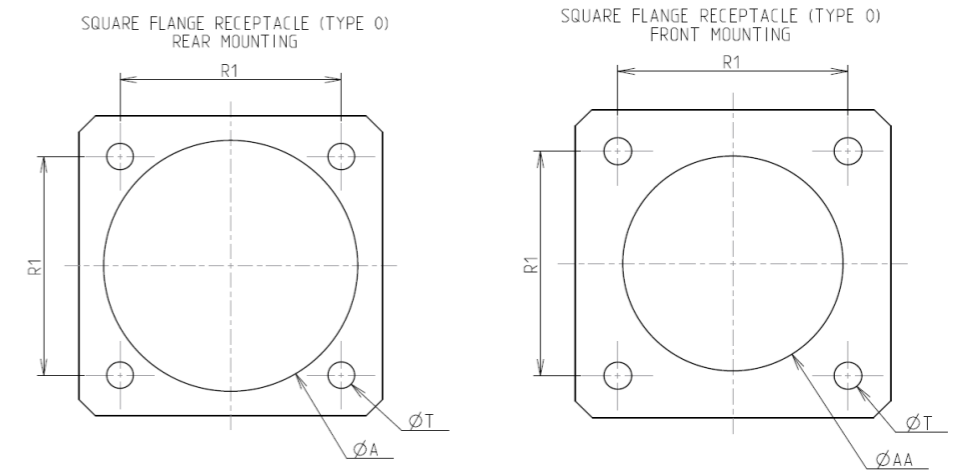

Contact Layout

03

3#16

13-03		
Ctc	X	Y
A	2.39	1.47
B	0	-2.79
C	-2.39	1.47

Panel Cutout

Dim	Nominal
ØA	23.42 min
ØAA	19.05 min
R1	23.01
ØT	3.25 ±0.13

SOURIAU shall not be liable for any non-conformity or damage due to a use of the Products which does not comply with the Specifications issued by either of the Parties or by a third party (professional recommendation, technical notice.)