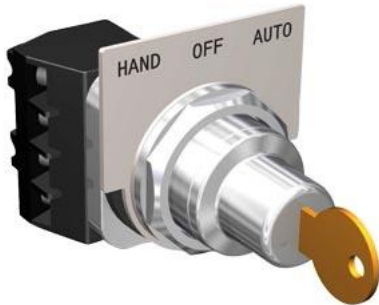

SELECTOR SWITCH"A9 HAND-OFF-AUTO

Figure similar

product brand name

NEMA Control Product Accessories

Further information

Industry Mall (Online ordering system)

<https://mall.industry.siemens.com/mall/en/us/Catalog/product?mlfb=US2:49SAS09>