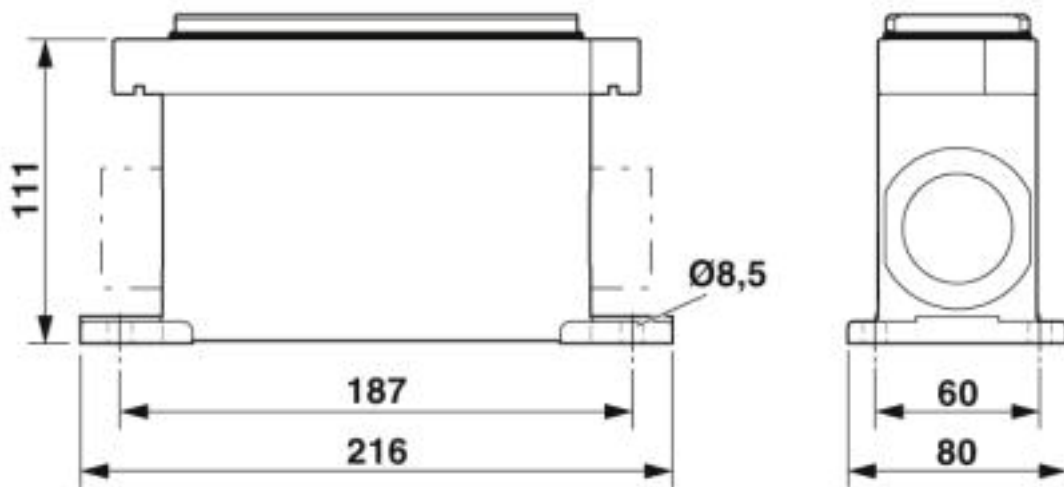

Housing - HC-HPR-B24-SHFH-2SSM32-EMR-BK - 1411889

Technical data

General

No. of cable outlets	2
Cable outlet	lateral
Screw connection	none
Type of the screw connection	2x M32
Protective cover	no
Housing material	Aluminum die-cast
Housing surface material	Powder-coated, black
Seal material	NBR

Environmental Product Compliance

China RoHS	Environmentally Friendly Use Period = 50
	For details about hazardous substances go to tab "Downloads", Category "Manufacturer's declaration"

Drawings

Dimensional drawing

Dimensional drawing

Approvals

Approvals

Approvals

EAC / DNV GL

Ex Approvals