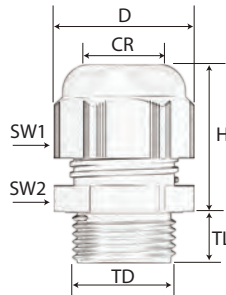

Polyamide 6 Cord Grips

CG 100 PG

Dome cap cord grip, black or gray with locknut

PG Thread

Liquid tight seal, fast and easy installation, wide clamping range, multi-purpose applications, easy handling.

Technical data:

Material:	Polyamide 6
Seal:	Chloroprene (CR)
Color:	RAL 7001 (gray) RAL 9005 (black)
Protection type:	IP 68 - 5 Bar NEMA 4X
Temperature range:	<i>permanent:</i> -20°C to +100°C <i>intermittent:</i> -30°C to +150°C
Flammability:	V2 (according to UL 94)
Approvals:	cURus, cULus, cCSAus, DNV-GL, CE