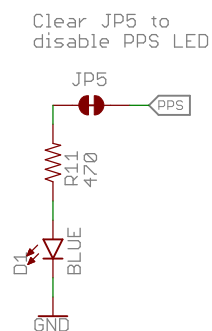

### Titan X1 GPS

7-bit unshifted I2C address: 0x10

### Pulse Per Second LED

Released under the Creative Commons Attribution Share-Alike 4.0 License  
<https://creativecommons.org/licenses/by-sa/4.0/>

TITLE: Qwiic GPS - Titan X1 v10

Design by: N. Seidle  
 Revision By: Andrew England