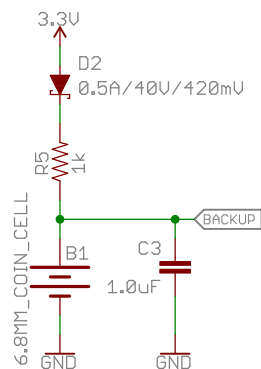

### Titan X1 GPS

7-bit unshifted I2C address: 0x10

### Pulse Per Second LED

Released under the Creative Commons Attribution Share-Alike 4.0 License  
<https://creativecommons.org/licenses/by-sa/4.0/>

TITLE: Qwiic GPS - Titan X1 v10

Design by: N. Seidle  
 Revision By: Andrew England