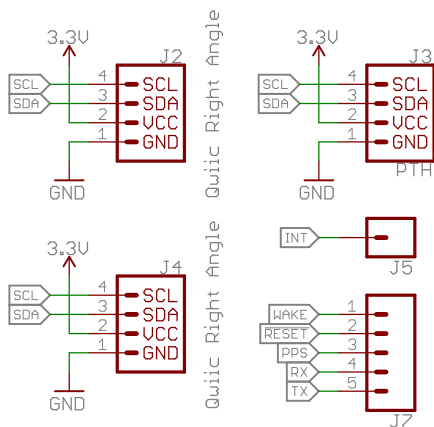

### RTC Backup

### Titan X1 GPS

7-bit unshifted I2C address: 0x10

### Pulse Per Second LED

Released under the Creative Commons Attribution Share-Alike 4.0 License  
<https://creativecommons.org/licenses/by-sa/4.0/>

TITLE: Qwiic GPS - Titan X1 v10

Design by: N. Seidle  
 Revision By: Andrew England