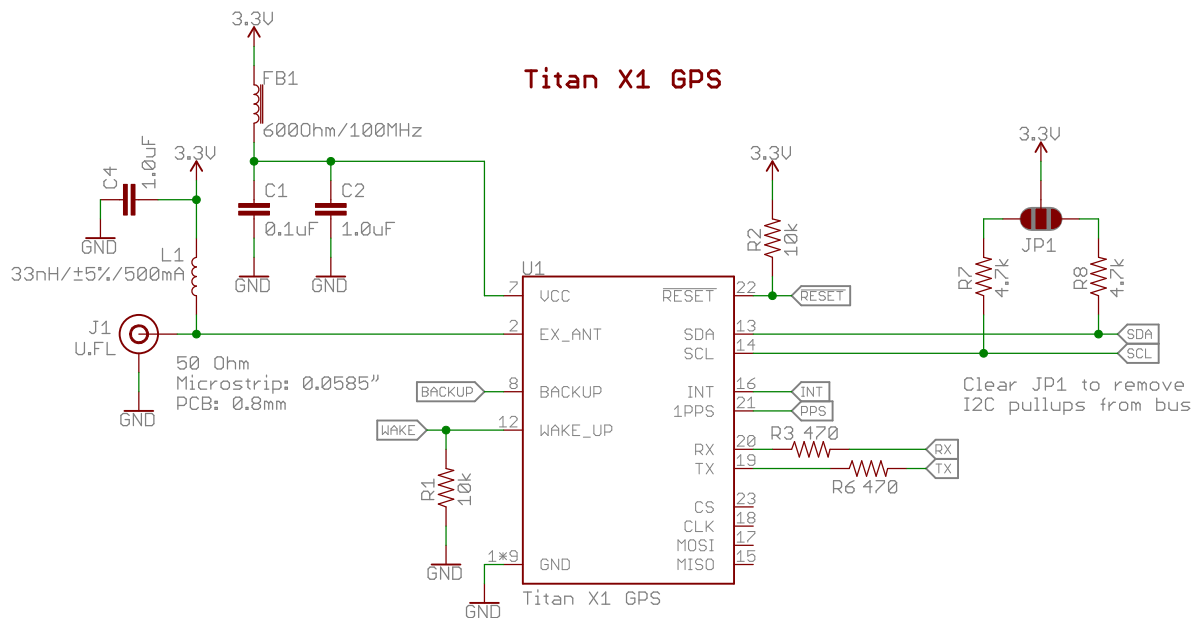

### Titan X1 GPS

7-bit unshifted I2C address: 0x10

### Pulse Per Second LED

Released under the Creative Commons Attribution Share-Alike 4.0 License  
<https://creativecommons.org/licenses/by-sa/4.0/>

TITLE: Qwiic GPS - Titan X1 v10

Design by: N. Seidle  
 Revision By: Andrew England