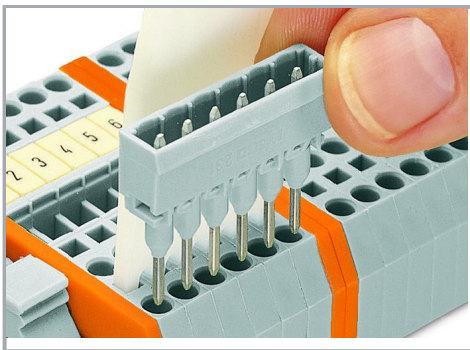

Physical data

Depth	150 mm / 5.91 inches
Pin spacing	5/5.08 mm

Mechanical Data

Suitable	for male and female connectors with CAGE CLAMP® connection
----------	--

Material Data

Color	gray
Fire load	0.782 MJ
Weight	26 g

Subject to changes. Please also observe the further product documentation!

Environmental Product Compliance

Compliance Search

Environmental Product Compliance 280-435

URL

Download

Operating tool; made of insulating material; 5-way; gray

Installation Notes

Inserting a male connector via multipole operating tool.

Subject to changes. Please also observe the further product documentation!