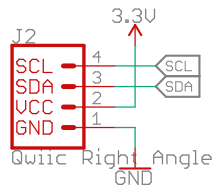

Connectors

Released under the Creative Commons Attribution Share-Alike 4.0 License
<https://creativecommons.org/licenses/by-sa/4.0/>

TITLE: CAP1203

Design by: Andrea DeVore

REV:
x01

Date: 4/19/2019 11:49 AM