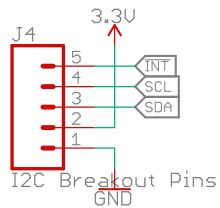

Connectors

Released under the Creative Commons Attribution Share-Alike 4.0 License
<https://creativecommons.org/licenses/by-sa/4.0/>

TITLE: CAP1203

Design by: Andrea DeVore

REV:
x01

Date: 4/19/2019 11:49 AM