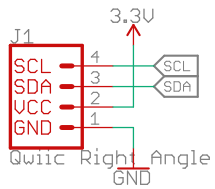

Connectors

Released under the Creative Commons Attribution Share-Alike 4.0 License
<https://creativecommons.org/licenses/by-sa/4.0/>

TITLE: CAP1203

Design by: Andrea DeVore

REV:
x01

Date: 4/19/2019 11:49 AM