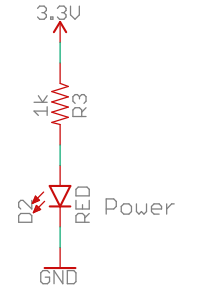

Connectors

Released under the Creative Commons Attribution Share-Alike 4.0 License
<https://creativecommons.org/licenses/by-sa/4.0/>

TITLE: CAP1203

Design by: Andrea DeVore

REV:
x01

Date: 4/19/2019 11:49 AM