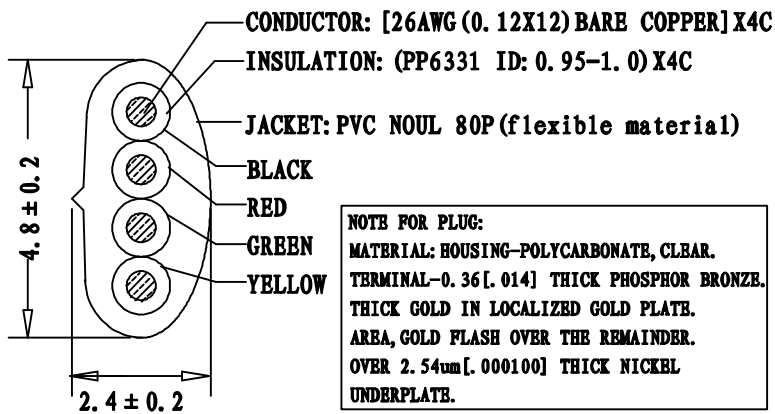

PACKAGE: INDIVIDUAL PE BAG.

4P4C 50U"

4P4C 50U"

500g Weight

SEC:A-A

TERMINATION:

P1	P2	COLOR
1	4	BLACK
2	3	RED
3	2	GREEN
4	1	YELLOW

PART NO	DRAWING NO	BUYER COLOR	VENDOR COLOR	RETRACTED LENGTH ("L3")	CUSTOMER Accepted ("L2")	CUT LENGTH "L1"
520-26-4400-BL-0005F	A	Black	BLACK LIGHT	330 ± 30	5.0FT-5.75FT	2300-2400
520-26-4400-BL-0007F	B	Black	BLACK LIGHT	470 ± 30	7.0FT-8.05FT	3000-3200
520-26-4400-BL-0010F	C	Black	BLACK LIGHT	630 ± 50	10.0FT-11.5FT	4300-4500
520-26-4400-BL-0012F	D	Black	BLACK LIGHT	800 ± 50	12.0FT-13.8FT	5200-5400
520-26-4400-BL-0014F	E	Black	BLACK LIGHT	850 ± 50	14.0FT-16.1FT	5800-6000
520-26-4400-BL-0025F	F	Black	BLACK LIGHT	1900 ± 50	25.0FT-28.75FT	10800-11000

REVISE	VERSION	BASIS	CONTENTS
12-02-17	A/0	T0210A	NEW DRAWING

CnC Tech, LLC		
Industrial Cable and Connector Technology		
DRAWING NO: 671-299	CUSTOMER: L-671	
ITEM NO: 4C COILD CORD P+P PLUG	UNIT: mm	
DATE: 2012-02-17	ISSUE: (A/0)	
DRAWN:	QE:	QA:
SALES DEPT:	SALES MANAGER:	