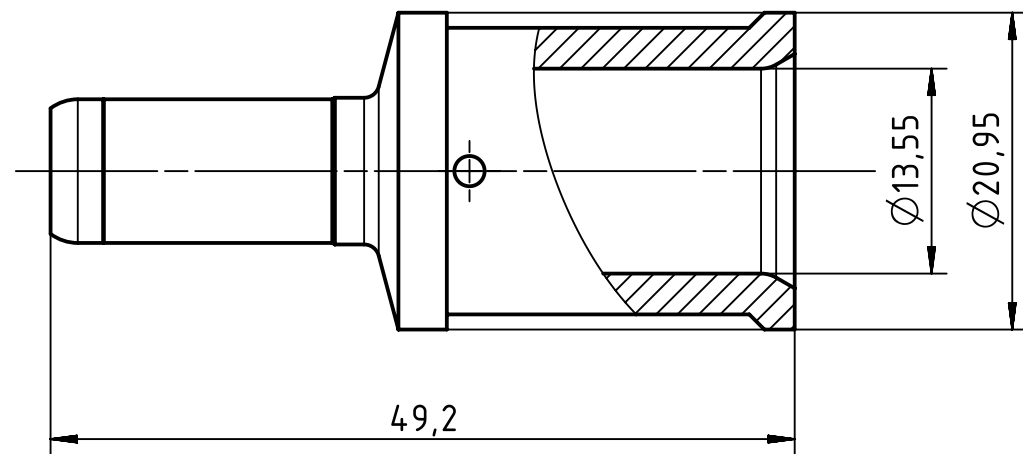

1 2 3 4 5 6

A

B

C

D

	All Dimensions in mm Original Size DIN A4		Scale 1:1	Free size tol.		Ref.		
	All rights reserved Department EL PD		Created by MOELLERLI	Inspected by GIESBRECHT P	Standardisation RUETERA	Date 2020-01-23	State Final Release	
HARTING Electric GmbH & Co. KG D-32339 Espelkamp			Title Han TC300 male contact 95mm ²				Doc-Key / ECM-Nr. 100838329/UGD/001/B 500000165005	
			Type TB	Number 09 11 000 7536			Rev. B	Page 1/1