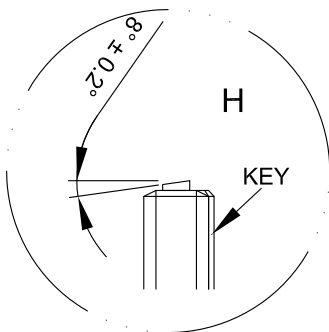

MPO		FIBER MAPPING	LC		
PIN No.	FIBER COLOR		PIN No.	CLIP	LABEL
1	BLUE		1	B	01
2	ORANGE		2	B	02
3	GREEN		3	B	03
4	BROWN		4	B	04
5	NOT USED	NOT USED	NOT USED	NOT USED	NOT USED
6	NOT USED	NOT USED	NOT USED	NOT USED	NOT USED
7	NOT USED	NOT USED	NOT USED	NOT USED	NOT USED
8	NOT USED	NOT USED	NOT USED	NOT USED	NOT USED
9	YELLOW		9	A	04
10	PURPLE		10	A	03
11	PINK		11	A	02
12	AQUA		12	A	01

PIN No.	FIBER COLOR
1	BLUE
2	ORANGE
3	GREEN
4	BROWN
5	NOT USED
6	NOT USED
7	NOT USED
8	NOT USED
9	YELLOW
10	PURPLE
11	PINK
12	AQUA

SPECIFICATION:

- CONNECTOR A : 12F MPO/APC FEMALE
- CONNECTOR B : LC/UPC Ø2.0mm DUPLEX MALE
- CABLE TYPE : 8 STRANDS CABLE, SM 9/125(OS2), ROUND 3.0mm LSZH JACKET.
- JACKET COLOR : YELLOW
- WAVELENGTH : 1550nm
- INSERTION LOSS : MPO/APC: ≤0.70dB ; LC/UPC: ≤0.30dB
- RETURN LOSS : MPO/APC: ≥55dB ; LC/UPC: ≥50dB

Part Number: C51-3084-xxFT
 Description: w-Ignite™ Fiber Cable, 12F MPO/APC Female - 4x Duplex LC, SM 3mm 8F Yellow LSZH Jacket, 2FT Breakout, xx Feet.