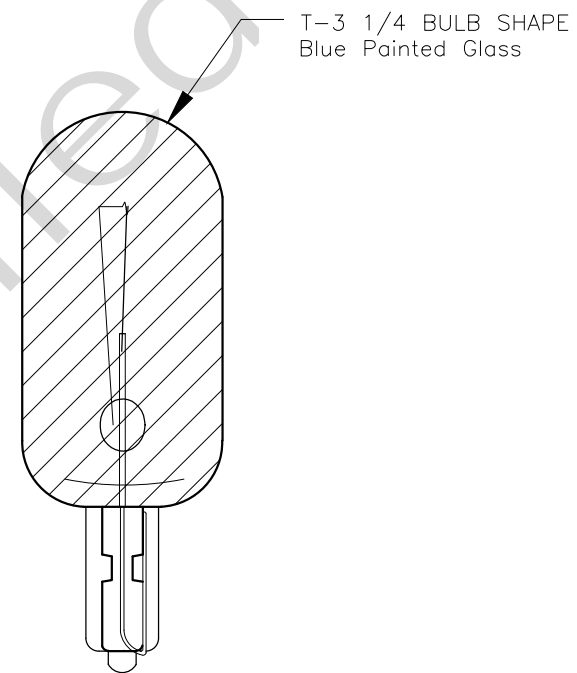

Since 1959

PART NO.	BASE TYPE	DESIGN VOLTS	DESIGN AMPS	MSCD	FILAMENT TYPE	AVERAGE LIFE HOURS	REVISIONS			
							REV #	DESCRIPTION	DATE	APPROVED
194B	Glass Wedge T-3 1/4 (W2.1X9.2d)	14.0V	0.27±10%	1.5±30%	C-2F	1500	1	ISSUED	05/23/2014	R.M.

0° VIEW

90° VIEW

T-3 1/4 BULB SHAPE
Blue Painted Glass

BASE BOTTOM VIEW

UNLESS OTHERWISE SPECIFIED: DIMENSIONS ARE IN INCHES TOLERANCES		CEC INDUSTRIES LTD			
DECIMALS	ANGULAR	599 BOND STREET		LINCOLNSHIRE, IL 60069	
.XX ± .05	± 0.5°	TITLE LIGHT BULB NO. 194B, BLUE			
.XXX ± .010		DATE	05/23/2014	SIZE	A
FRACTIONAL	± 1/64	CHECKED		FSCM NO.	
		DESIGN		DWG NO.	194B
		MATERIAL		SCALE	
				PLOT SCALE	
				SHEET	1 OF 1
				FILE	194B.pdf
				DRAWING NOT TO SCALE	