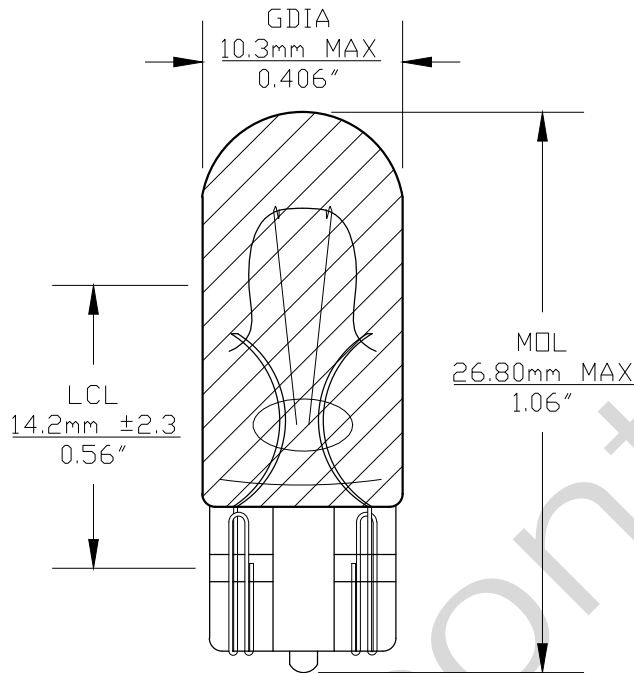

Since 1959

PART NO.	BASE TYPE	DESIGN VOLTS	DESIGN AMPS	MSCD	FILAMENT TYPE	AVERAGE LIFE HOURS	REVISIONS			
							REV #	DESCRIPTION	DATE	APPROVED
194B	Glass Wedge T-3 1/4 (W2.1X9.2d)	14.0V	0.27±10%	1.5±30%	C-2F	1500	1	ISSUED	05/23/2014	R.M.

0° VIEW

90° VIEW

T-3 1/4 BULB SHAPE
Blue Painted Glass

BASE BOTTOM VIEW

UNLESS OTHERWISE SPECIFIED: DIMENSIONS ARE IN INCHES TOLERANCES		CEC INDUSTRIES LTD			
DECIMALS	ANGULAR	599 BOND STREET		LINCOLNSHIRE, IL 60069	
.XX ± .05	± 0.5°	TITLE LIGHT BULB NO. 194B, BLUE			
.XXX ± .010		DATE	05/23/2014	SIZE	A
FRACTIONAL	± 1/64	CHECKED		FSCM NO.	
		DESIGN		DWG NO.	194B
		MATERIAL		SCALE	
				PLOT SCALE	
				SHEET	1 OF 1
				FILE	194B.pdf
				DRAWING NOT TO SCALE	