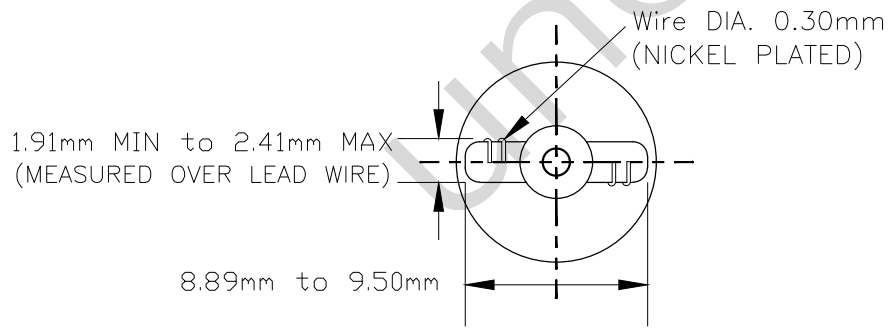

Since 1959

PART NO.	BASE TYPE	DESIGN VOLTS	DESIGN AMPS	MSCD	FILAMENT TYPE	AVERAGE LIFE HOURS	REVISIONS			
							REV #	DESCRIPTION	DATE	APPROVED
194B	Glass Wedge T-3 1/4 (W2.1X9.2d)	14.0V	0.27±10%	1.5±30%	C-2F	1500	1	ISSUED	05/23/2014	R.M.

0° VIEW

90° VIEW

T-3 1/4 BULB SHAPE
Blue Painted Glass

BASE BOTTOM VIEW

UNLESS OTHERWISE SPECIFIED: DIMENSIONS ARE IN INCHES TOLERANCES		CEC INDUSTRIES LTD			
DECIMALS	ANGULAR	599 BOND STREET		LINCOLNSHIRE, IL 60069	
.XX ± .05	± 0.5°	TITLE LIGHT BULB NO. 194B, BLUE			
.XXX ± .010		DATE	05/23/2014	SIZE	A
FRACTIONAL	± 1/64	CHECKED		FSCM NO.	
		DESIGN		DWG NO.	194B
		MATERIAL		SCALE	
				PLOT SCALE	
				SHEET	1 OF 1
				FILE	194B.pdf
				DRAWING NOT TO SCALE	