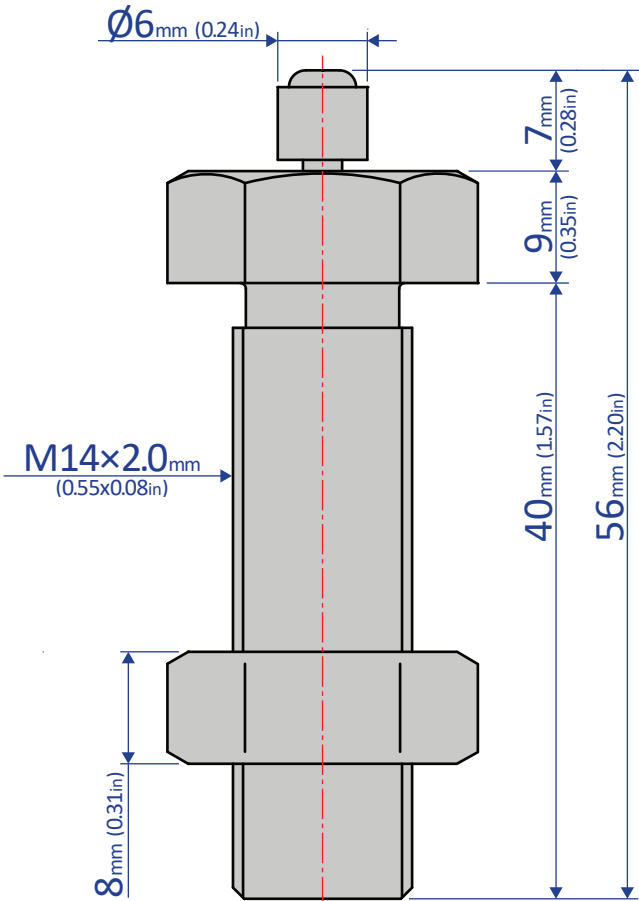

FSB-1407-C

SHOCK ABSORBER - FIXED

Bansbach
easylift[®]

50 West Drive • Melbourne, Florida 32904
(321) 253-1999 • www.easylift.com • www.damper.net