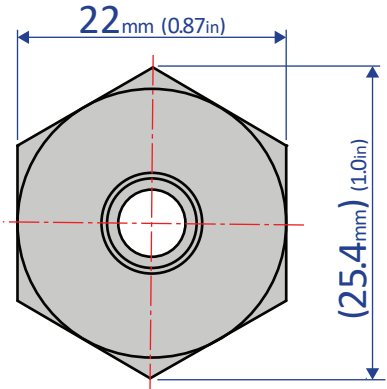

FSB-1407-C

SHOCK ABSORBER - FIXED

Bansbach
easylift[®]

50 West Drive • Melbourne, Florida 32904
(321) 253-1999 • www.easylift.com • www.damper.net