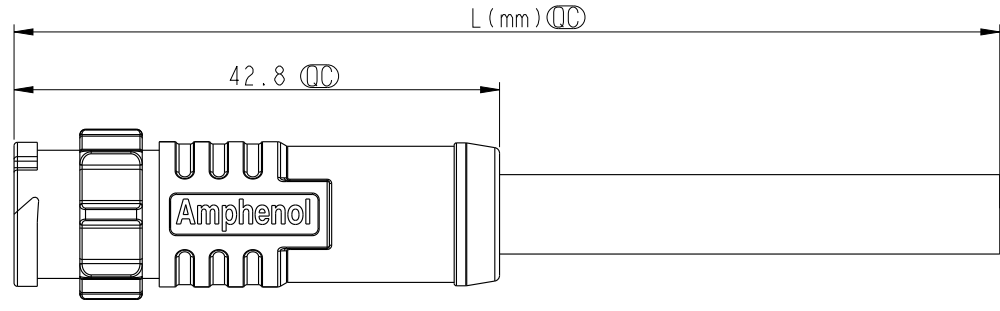

- Note:
- * ◎◎ Important Dimension To Check.
 - * Waterproof Rate: IP68(Mated)
 - * Flame Class: UL94V-0 (UV Resistance)
 - * Housing: Thermoplastic, Black.
 - * Female Pin: Copper Alloy, Gold Plated.
 - * Nut: Thermoplastic, Black.
 - * Outer Mold: Thermoplastic, Black.
 - * O-Ring: Rubber, Black
 - * Rated Current: 17Pin 1.5A(30V)
 - * Cable: UL2517 26#*17C, OD=7.0mm, PVC Black
 - * Cable Length Tolerance: 01M:±40mm
02M~05M:±60mm
06M~10M:±100mm

UNIT:mm TOLERANCE ±0.5mm	TITLE X-LOK A Size 17Pin M Connector	
	SCALE 1:1	SIZE A4
	REV. A	WC-REV. .0

Amphenol LTW
安費諾亮泰企業股份有限公司

ITEM NO	DRAWN BY Ouyang	DATE 2020-11-27
DWG NO AZ-XXBMMM-QL8CXX	CHECKED BY Jerry	DATE 2020-11-27
CUSTOMER ALTW	APPROVED BY Fred	DATE 2020-11-27

XX: 01~99Meters
 01: 01Meter
 02: 02Meters
 ...
 99: 99Meters

C: UL2517(Black) PVC Cable-Data Group
 8: IP68(防水等級68)
 L: Straight(180°線端)
 Q: Push Lock
 M: Molding Type(射出成型)

10	Violet	紫	10	Violet	紫	17	White/Gray	白/灰
9	Black	黑	11	Gray/Pink	灰/粉	16	Yellow/Brown	黃/棕
8	Red	紅	9	Black	黑	15	White/Yellow	白/黃
7	Blue	藍	8	Red	紅	14	Brown/Green	棕/綠
6	Pink	粉	7	Blue	藍	13	White/Green	白/綠
5	Gray	灰	6	Pink	粉	12	Red/Blue	紅/藍
4	Yellow	黃	5	Gray	灰	11	Gray/Pink	灰/粉
3	Green	綠	4	Yellow	黃	10	Violet	紫
2	Brown	棕	3	Green	綠	9	Red	紅
1	White	白	2	Brown	棕	8	Gray	灰
			1	White	白	7	Black	黑
						6	Yellow	黃
						5	Pink	粉
						4	Green	綠
						3	White	白
						2	Blue	藍
						1	Brown	棕

Pin Assignments Front View(10~17PIN)

UNIT:mm		TITLE
TOLERANCE	±0.5mm	X-LOK A Size 17Pin M Connector
SCALE	1:1	SIZE A4
REV.	A	SHEET 2 OF 2
		WC-REV. .0
		☉: Inspection item

Amphenol LTW
 安費諾亮泰企業股份有限公司

ITEM NO	DRAWN BY	DATE
DWG NO	CHECKED BY	DATE
CUSTOMER	APPROVED BY	DATE
ALTW	Ouyang Jerry Fred	2020-11-27 2020-11-27 2020-11-27