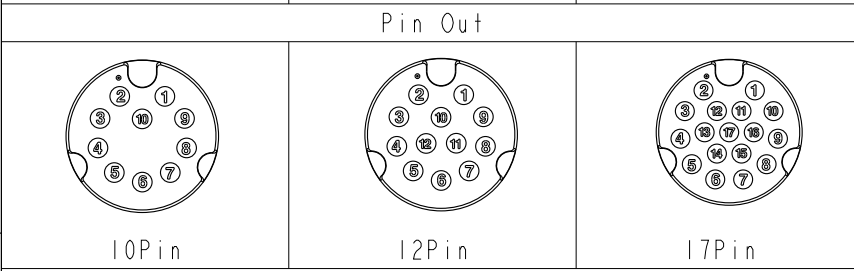

- Note:
- * ◎◎ Important Dimension To Check.
 - * Waterproof Rate: IP68(Mated)
 - * Flame Class: UL94V-0 (UV Resistance)
 - * Housing: Thermoplastic, Black.
 - * Female Pin: Copper Alloy, Gold Plated.
 - * Nut: Thermoplastic, Black.
 - * Outer Mold: Thermoplastic, Black.
 - * O-Ring: Rubber, Black
 - * Rated Current: 17Pin 1.5A(30V)
 - * Cable: UL2517 26#*17C, OD=7.0mm, PVC Black
 - * Cable Length Tolerance: 01M:±40mm
02M~05M:±60mm
06M~10M:±100mm

UNIT:mm TOLERANCE ±0.5mm	TITLE X-LOK A Size 17Pin M Connector	
	SCALE 1:1	SIZE A4
	REV. A	WC-REV. .0

Amphenol LTW
安費諾亮泰企業股份有限公司

ITEM NO	DRAWN BY Ouyang	DATE 2020-11-27
DWG NO AZ-XXBMMM-QL8CXX	CHECKED BY Jerry	DATE 2020-11-27
CUSTOMER ALTW	APPROVED BY Fred	DATE 2020-11-27

XX: 01~99Meters
 01: 01Meter
 02: 02Meters
 ...
 99: 99Meters

C: UL2517(Black) PVC Cable-Data Group
 8: IP68(防水等級68)
 L: Straight(180°線端)
 Q: Push Lock
 M: Molding Type(射出成型)

10	Violet	紫	10	Violet	紫	17	White/Gray	白/灰
9	Black	黑	11	Gray/Pink	灰/粉	16	Yellow/Brown	黃/棕
8	Red	紅	9	Black	黑	15	White/Yellow	白/黃
7	Blue	藍	8	Red	紅	14	Brown/Green	棕/綠
6	Pink	粉	7	Blue	藍	13	White/Green	白/綠
5	Gray	灰	6	Pink	粉	12	Red/Blue	紅/藍
4	Yellow	黃	5	Gray	灰	11	Gray/Pink	灰/粉
3	Green	綠	4	Yellow	黃	10	Violet	紫
2	Brown	棕	3	Green	綠	9	Red	紅
1	White	白	2	Brown	棕	8	Gray	灰
			1	White	白	7	Black	黑
						6	Yellow	黃
						5	Pink	粉
						4	Green	綠
						3	White	白
						2	Blue	藍
						1	Brown	棕

Pin Assignments Front View(10~17PIN)

UNIT:mm		TITLE
TOLERANCE	±0.5mm	X-LOK A Size 17Pin M Connector
SCALE	1:1	SIZE A4
REV.	A	SHEET 2 OF 2
		WC-REV. .0
		☉: Inspection item

Amphenol LTW
 安費諾亮泰企業股份有限公司

ITEM NO	DRAWN BY	DATE
DWG NO	CHECKED BY	DATE
CUSTOMER	APPROVED BY	DATE
ALTW	Ouyang Jerry Fred	2020-11-27 2020-11-27 2020-11-27