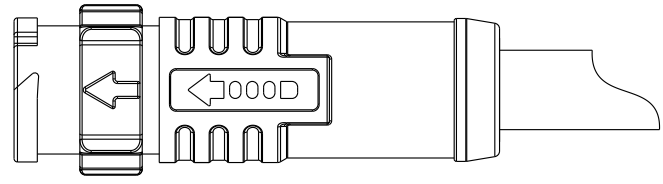

- Note:
- * ◎◎ Important Dimension To Check.
 - * Waterproof Rate: IP68(Mated)
 - * Flame Class: UL94V-0 (UV Resistance)
 - * Housing: Thermoplastic, Black.
 - * Female Pin: Copper Alloy, Gold Plated.
 - * Nut: Thermoplastic, Black.
 - * Outer Mold: Thermoplastic, Black.
 - * O-Ring: Rubber, Black
 - * Rated Current: 17Pin 1.5A(30V)
 - * Cable: UL2517 26#*17C, OD=7.0mm, PVC Black
 - * Cable Length Tolerance: 01M:±40mm
02M~05M:±60mm
06M~10M:±100mm

UNIT:mm TOLERANCE ±0.5mm	TITLE X-LOK A Size 17Pin M Connector	
	SCALE 1:1	SIZE A4
	REV. A	WC-REV. .0

Amphenol LTW
安費諾亮泰企業股份有限公司

ITEM NO	DRAWN BY Ouyang	DATE 2020-11-27
DWG NO AZ-XXBMMM-QL8CXX	CHECKED BY Jerry	DATE 2020-11-27
CUSTOMER ALTW	APPROVED BY Fred	DATE 2020-11-27

XX: 01~99Meters
 01: 01Meter
 02: 02Meters
 ...
 99: 99Meters

C: UL2517(Black) PVC Cable-Data Group
 8: IP68(防水等級68)
 L: Straight(180°線端)
 Q: Push Lock
 M: Molding Type(射出成型)

10	Violet	紫	10	Violet	紫	17	White/Gray	白/灰
9	Black	黑	11	Gray/Pink	灰/粉	16	Yellow/Brown	黃/棕
8	Red	紅	9	Black	黑	15	White/Yellow	白/黃
7	Blue	藍	8	Red	紅	14	Brown/Green	棕/綠
6	Pink	粉	7	Blue	藍	13	White/Green	白/綠
5	Gray	灰	6	Pink	粉	12	Red/Blue	紅/藍
4	Yellow	黃	5	Gray	灰	11	Gray/Pink	灰/粉
3	Green	綠	4	Yellow	黃	10	Violet	紫
2	Brown	棕	3	Green	綠	9	Red	紅
1	White	白	2	Brown	棕	8	Gray	灰
			1	White	白	7	Black	黑
						6	Yellow	黃
						5	Pink	粉
						4	Green	綠
						3	White	白
						2	Blue	藍
						1	Brown	棕

Pin Assignments Front View(10~17PIN)

UNIT:mm		TITLE
TOLERANCE	±0.5mm	X-LOK A Size 17Pin M Connector
SCALE	1:1	SIZE A4
REV.	A	SHEET 2 OF 2
		WC-REV. .0
		☉: Inspection item

Amphenol LTW
 安費諾亮泰企業股份有限公司

ITEM NO	DRAWN BY	DATE
DWG NO	CHECKED BY	DATE
CUSTOMER	APPROVED BY	DATE
ALTW	Ouyang Jerry Fred	2020-11-27 2020-11-27 2020-11-27