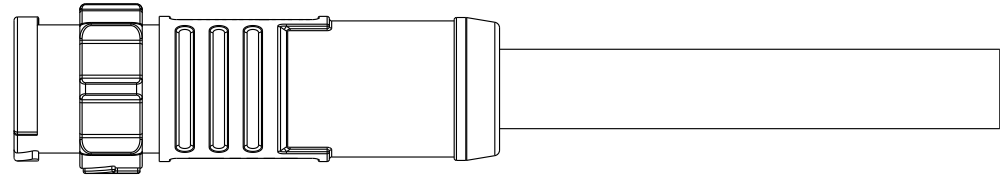

- Note:
- * ◎◎ Important Dimension To Check.
 - * Waterproof Rate: IP68(Mated)
 - * Flame Class: UL94V-0 (UV Resistance)
 - * Housing: Thermoplastic, Black.
 - * Female Pin: Copper Alloy, Gold Plated.
 - * Nut: Thermoplastic, Black.
 - * Outer Mold: Thermoplastic, Black.
 - * O-Ring: Rubber, Black
 - * Rated Current: 17Pin 1.5A(30V)
 - * Cable: UL2517 26#*17C, OD=7.0mm, PVC Black
 - * Cable Length Tolerance: 01M:±40mm
02M~05M:±60mm
06M~10M:±100mm

UNIT:mm TOLERANCE ±0.5mm	TITLE X-LOK A Size 17Pin M Connector	
	SCALE 1:1	SIZE A4
	REV. A	WC-REV. .0

Amphenol LTW
安費諾亮泰企業股份有限公司

ITEM NO	DRAWN BY Ouyang	DATE 2020-11-27
DWG NO AZ-XXBMMM-QL8CXX	CHECKED BY Jerry	DATE 2020-11-27
CUSTOMER ALTW	APPROVED BY Fred	DATE 2020-11-27

Pin Assignments Front View(10~17PIN)

UNIT:mm		TITLE
TOLERANCE	±0.5mm	X-LOK A Size 17Pin M Connector
SCALE	1:1	SIZE A4
REV.	A	SHEET 2 OF 2
		WC-REV. .0
		☉: Inspection item

Amphenol LTW
 安費諾亮泰企業股份有限公司

ITEM NO	DRAWN BY	DATE
DWG NO	CHECKED BY	DATE
CUSTOMER	APPROVED BY	DATE
ALTW	Ouyang Jerry Fred	2020-11-27 2020-11-27 2020-11-27