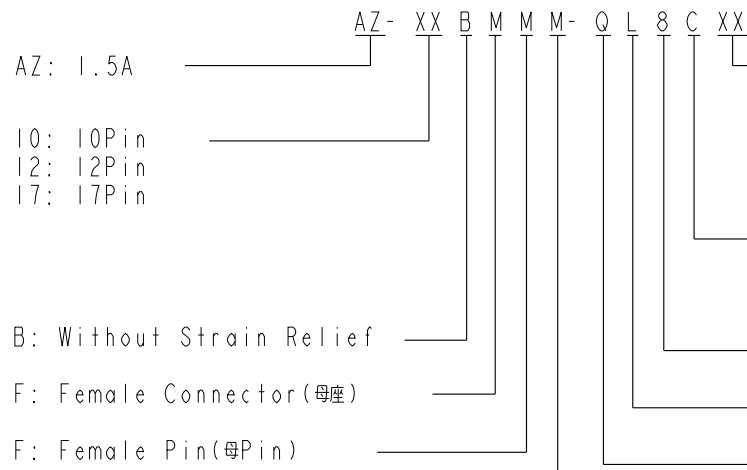

- Note:
- * ◎◎ Important Dimension To Check.
 - * Waterproof Rate: IP68(Mated)
 - * Flame Class: UL94V-0 (UV Resistance)
 - * Housing: Thermoplastic, Black.
 - * Female Pin: Copper Alloy, Gold Plated.
 - * Nut: Thermoplastic, Black.
 - * Outer Mold: Thermoplastic, Black.
 - * O-Ring: Rubber, Black
 - * Rated Current: 17Pin 1.5A(30V)
 - * Cable: UL2517 26#*17C, OD=7.0mm, PVC Black
 - * Cable Length Tolerance: 01M:±40mm
02M~05M:±60mm
06M~10M:±100mm

XX: 01~99Meters
 01: 01Meter
 02: 02Meters
 ...
 99: 99Meters

C: UL2517(Black) PVC Cable-Data Group
 8: IP68(防水等級68)
 L: Straight(180°線端)
 Q: Push Lock
 M: Molding Type(射出成型)

10	Violet	紫	10	Violet	紫	17	White/Gray	白/灰
9	Black	黑	11	Gray/Pink	灰/粉	16	Yellow/Brown	黃/棕
8	Red	紅	9	Black	黑	15	White/Yellow	白/黃
7	Blue	藍	8	Red	紅	14	Brown/Green	棕/綠
6	Pink	粉	7	Blue	藍	13	White/Green	白/綠
5	Gray	灰	6	Pink	粉	12	Red/Blue	紅/藍
4	Yellow	黃	5	Gray	灰	11	Gray/Pink	灰/粉
3	Green	綠	4	Yellow	黃	10	Violet	紫
2	Brown	棕	3	Green	綠	9	Red	紅
1	White	白	2	Brown	棕	8	Gray	灰
			1	White	白	7	Black	黑
						6	Yellow	黃
						5	Pink	粉
						4	Green	綠
						3	White	白
						2	Blue	藍
						1	Brown	棕

Pin Assignments Front View(10~17PIN)

UNIT:mm		TITLE
TOLERANCE	±0.5mm	X-LOK A Size 17Pin M Connector
SCALE	1:1	SIZE A4
REV.	A	SHEET 2 OF 2
		WC-REV. .0
		☉: Inspection item

Amphenol LTW
 安費諾亮泰企業股份有限公司

ITEM NO	DRAWN BY	DATE
DWG NO	CHECKED BY	DATE
CUSTOMER	APPROVED BY	DATE
ALTW	Ouyang Jerry Fred	2020-11-27 2020-11-27 2020-11-27