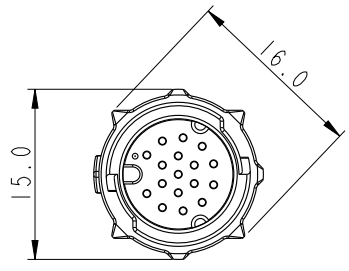

THIS DOCUMENT IS SUBJECT TO CHANGE WITHOUT NOTICE. IT IS CONFIDENTIAL AND A PROPERTY OF Amphenol LTW. DISCLOSURE TO THIRD PARTY HAS TO BE AUTHORIZED BY Amphenol LTW.

REV.	ECN NO.	DATE	SIGN	DESCRIPTION

Conn.