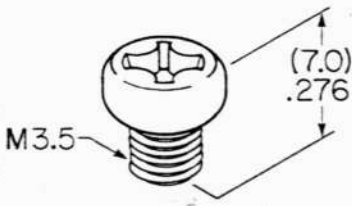

Washers and Screws - Standard Switches

AT081A Star Washer
S300

AT081B Star Washer
S500, SW35

AT081C Split Ring Washer
S800, SW38

AT082A Terminal Screw
S30, S40, S300

AT082B Terminal Screw
S400, S500, SW35

AT082C Terminal Screw
S800, SW38

AT081D Split Ring Washer
S400 (Screw),
S700 (Mounting)

AT082D Terminal Screw
S700

AT083C Mounting Screw
SW35, SW38

AT083D Mounting Screw
S700

AT081E Star Washer
S200, SB21, SB265

AT084D Split Ring Washer
S700