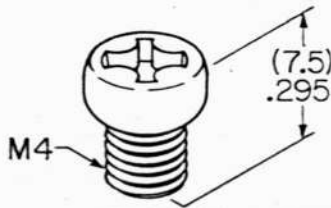

Washers and Screws - Standard Switches

AT081A Star Washer
S300

AT081B Star Washer
S500, SW35

AT081C Split Ring Washer
S800, SW38

AT082A Terminal Screw
S30, S40, S300

AT082B Terminal Screw
S400, S500, SW35

AT082C Terminal Screw
S800, SW38

AT081D Split Ring Washer
S400 (Screw),
S700 (Mounting)

AT082D Terminal Screw
S700

AT083C Mounting Screw
SW35, SW38

AT083D Mounting Screw
S700

AT081E Star Washer
S200, SB21, SB265

AT084D Split Ring Washer
S700