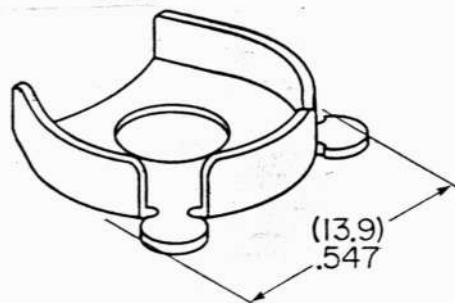

Washers and Screws - Standard Switches

AT081A Star Washer
S300

AT081B Star Washer
S500, SW35

AT081C Split Ring Washer
S800, SW38

AT082A Terminal Screw
S30, S40, S300

AT082B Terminal Screw
S400, S500, SW35

AT082C Terminal Screw
S800, SW38

AT081D Split Ring Washer
S400 (Screw),
S700 (Mounting)

AT082D Terminal Screw
S700

AT083C Mounting Screw
SW35, SW38

AT083D Mounting Screw
S700

AT081E Star Washer
S200, SB21, SB265

AT084D Split Ring Washer
S700

AT085D Cap Washer
S700

AT082E Terminal Screw
S200, SB21, SB265