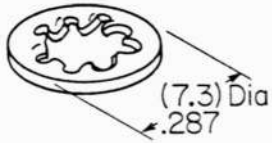

Washers and Screws - Standard Switches

AT081A Star Washer
S300

AT081B Star Washer
S500, SW35

AT081C Split Ring Washer
S800, SW38

AT082A Terminal Screw
S30, S40, S300

AT082B Terminal Screw
S400, S500, SW35

AT082C Terminal Screw
S800, SW38

AT081D Split Ring Washer
S400 (Screw),
S700 (Mounting)

AT082D Terminal Screw
S700

AT083C Mounting Screw
SW35, SW38

AT083D Mounting Screw
S700

AT081E Star Washer
S200, SB21, SB265

AT084D Split Ring Washer
S700