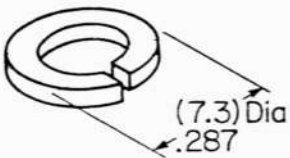

Washers and Screws - Standard Switches

AT081A Star Washer
S300

AT081B Star Washer
S500, SW35

AT081C Split Ring Washer
S800, SW38

AT082A Terminal Screw
S30, S40, S300

AT082B Terminal Screw
S400, S500, SW35

AT082C Terminal Screw
S800, SW38

AT081D Split Ring Washer
S400 (Screw),
S700 (Mounting)

AT082D Terminal Screw
S700

AT083C Mounting Screw
SW35, SW38

AT083D Mounting Screw
S700

AT081E Star Washer
S200, SB21, SB265

AT084D Split Ring Washer
S700