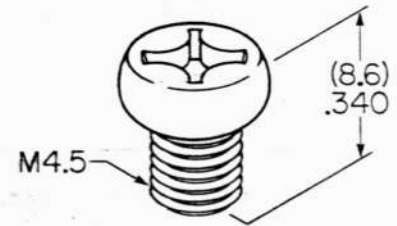

Washers and Screws - Standard Switches

AT081A Star Washer
S300

AT081B Star Washer
S500, SW35

AT081C Split Ring Washer
S800, SW38

AT082A Terminal Screw
S30, S40, S300

AT082B Terminal Screw
S400, S500, SW35

AT082C Terminal Screw
S800, SW38

AT081D Split Ring Washer
S400 (Screw),
S700 (Mounting)

AT082D Terminal Screw
S700

AT083C Mounting Screw
SW35, SW38

AT083D Mounting Screw
S700

AT081E Star Washer
S200, SB21, SB265

AT084D Split Ring Washer
S700