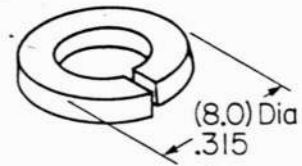

Washers and Screws - Standard Switches

AT081A Star Washer
S300

AT081B Star Washer
S500, SW35

AT081C Split Ring Washer
S800, SW38

AT082A Terminal Screw
S30, S40, S300

AT082B Terminal Screw
S400, S500, SW35

AT082C Terminal Screw
S800, SW38

AT081D Split Ring Washer
S400 (Screw),
S700 (Mounting)

AT082D Terminal Screw
S700

AT083C Mounting Screw
SW35, SW38

AT083D Mounting Screw
S700

AT081E Star Washer
S200, SB21, SB265

AT084D Split Ring Washer
S700