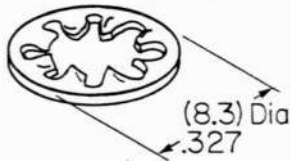

Washers and Screws - Standard Switches

AT081A Star Washer
S300

AT081B Star Washer
S500, SW35

AT081C Split Ring Washer
S800, SW38

AT082A Terminal Screw
S30, S40, S300

AT082B Terminal Screw
S400, S500, SW35

AT082C Terminal Screw
S800, SW38

AT081D Split Ring Washer
S400 (Screw),
S700 (Mounting)

AT082D Terminal Screw
S700

AT083C Mounting Screw
SW35, SW38

AT083D Mounting Screw
S700

AT081E Star Washer
S200, SB21, SB265

AT084D Split Ring Washer
S700