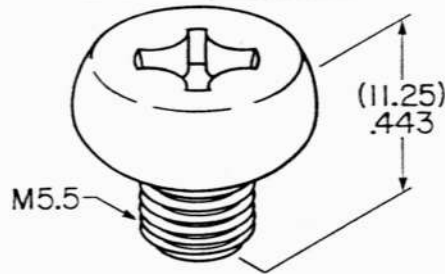

Washers and Screws - Standard Switches

AT081A Star Washer
S300

AT081B Star Washer
S500, SW35

AT081C Split Ring Washer
S800, SW38

AT082A Terminal Screw
S30, S40, S300

AT082B Terminal Screw
S400, S500, SW35

AT082C Terminal Screw
S800, SW38

AT081D Split Ring Washer
S400 (Screw),
S700 (Mounting)

AT082D Terminal Screw
S700

AT083C Mounting Screw
SW35, SW38

AT083D Mounting Screw
S700

AT081E Star Washer
S200, SB21, SB265

AT084D Split Ring Washer
S700