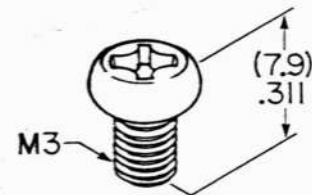

Washers and Screws - Standard Switches

AT081A Star Washer
S300

AT081B Star Washer
S500, SW35

AT081C Split Ring Washer
S800, SW38

AT082A Terminal Screw
S30, S40, S300

AT082B Terminal Screw
S400, S500, SW35

AT082C Terminal Screw
S800, SW38

AT081D Split Ring Washer
S400 (Screw),
S700 (Mounting)

AT082D Terminal Screw
S700

AT083C Mounting Screw
SW35, SW38

AT083D Mounting Screw
S700

AT081E Star Washer
S200, SB21, SB265

AT084D Split Ring Washer
S700