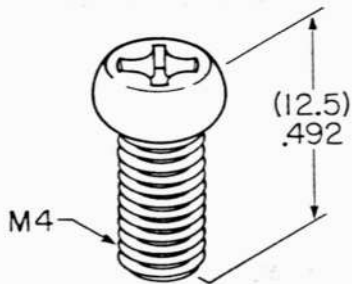

Washers and Screws - Standard Switches

AT081A Star Washer
S300

AT081B Star Washer
S500, SW35

AT081C Split Ring Washer
S800, SW38

AT082A Terminal Screw
S30, S40, S300

AT082B Terminal Screw
S400, S500, SW35

AT082C Terminal Screw
S800, SW38

AT081D Split Ring Washer
S400 (Screw),
S700 (Mounting)

AT082D Terminal Screw
S700

AT083C Mounting Screw
SW35, SW38

AT083D Mounting Screw
S700

AT081E Star Washer
S200, SB21, SB265

AT084D Split Ring Washer
S700

AT085D Cap Washer
S700

AT082E Terminal Screw
S200, SB21, SB265