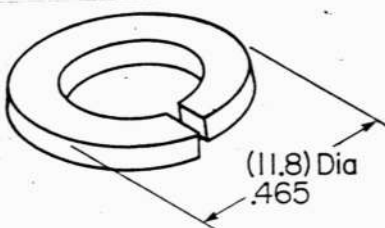

Washers and Screws - Standard Switches

AT081A Star Washer
S300

AT081B Star Washer
S500, SW35

AT081C Split Ring Washer
S800, SW38

AT082A Terminal Screw
S30, S40, S300

AT082B Terminal Screw
S400, S500, SW35

AT082C Terminal Screw
S800, SW38

AT081D Split Ring Washer
S400 (Screw),
S700 (Mounting)

AT082D Terminal Screw
S700

AT083C Mounting Screw
SW35, SW38

AT083D Mounting Screw
S700

AT081E Star Washer
S200, SB21, SB265

AT084D Split Ring Washer
S700

AT085D Cap Washer
S700

AT082E Terminal Screw
S200, SB21, SB265