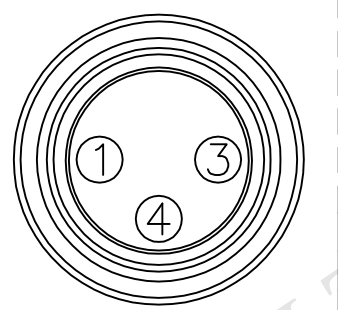

REV.	ECN NO.	DATE	SIGN	DESCRIPTION
C	LEN-920463~466	2009/02/19	Vicky	Update the drawing.
D	LEN1160216~219	2011/06/22	Jiang Jun Hua	Change the view
E	LEN1530292~295	2015/02/11	Ruru	Change Logo

Cable ②

8P-03AFFM-QL5000
Color:Black

8P-03AFFM-QL5AXX
 XX:01~99Meters
 01:01Meter
 02:02Meters
 :
 :
 99:99Meters
 Cable Length(L):01~99Meters

- Notes:
- * @C Important Dimension.
 - * Waterproof Rate: IP65.
 - * Connector: PU, Black.
 - * Female Pin: Copper Alloy, Gold Plated.
 - * Cable: UL2464 22AWG*3C+Talcum, PVC Jacket, UV Resistant, OD=5.0mm, Black
 - * Cable Length Tolerance: 01M:±40mm
 02M~05M:±60mm
 06M~10M:±100mm
 11M~30M:±200mm
 31M~99M:±500mm

Pin Assignments
Front View

4	Black	黑
3	Blue	藍
1	Brown	棕
Conn.	Wire Color	
	Pin Out	

UNIT:mm	
TOLERANCE	±0.5 mm

TITLE	M8 Conn	
	Cable Quick 3P F Conn F Pin	
SCALE	Free	SHEET 1 OF 1
REV. E	SIZE A4	@C :Inspection Item