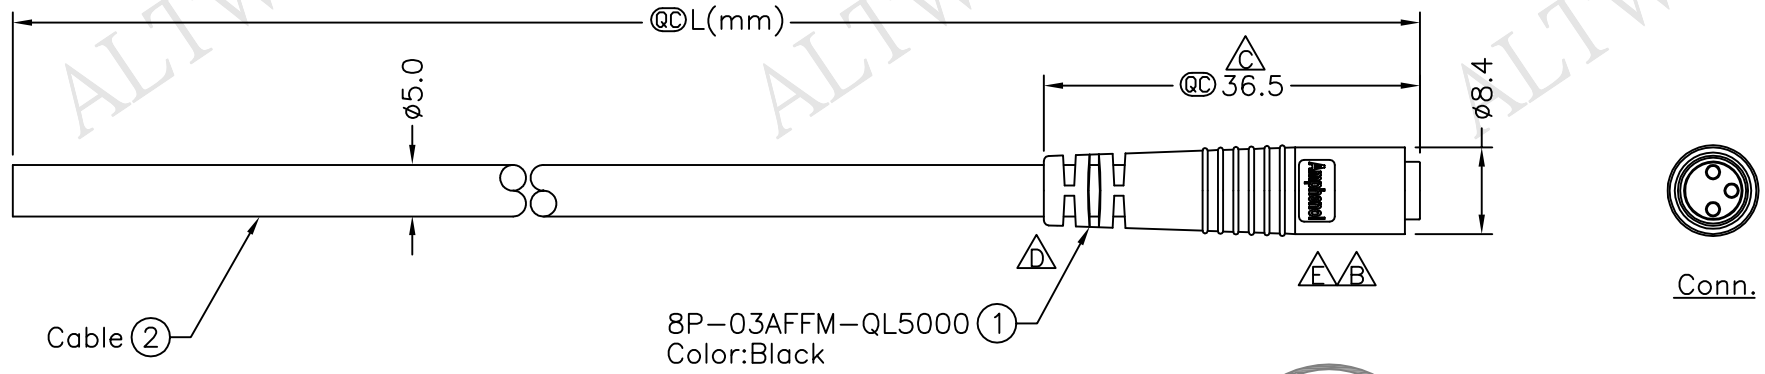

REV.	ECN NO.	DATE	SIGN	DESCRIPTION
C	LEN-920463~466	2009/02/19	Vicky	Update the drawing.
D	LEN1160216~219	2011/06/22	Jiang Jun Hua	Change the view
E	LEN1530292~295	2015/02/11	Ruru	Change Logo

Cable ②

8P-03AFFM-QL5000
Color:Black

8P-03AFFM-QL5AXX
 XX:01~99Meters
 01:01Meter
 02:02Meters
 :
 :
 99:99Meters
 Cable Length(L):01~99Meters

- Notes:
- * @C Important Dimension.
 - * Waterproof Rate: IP65.
 - * Connector: PU, Black.
 - * Female Pin: Copper Alloy, Gold Plated.
 - * Cable: UL2464 22AWG*3C+Talcum, PVC Jacket, UV Resistant, OD=5.0mm, Black
 - * Cable Length Tolerance: 01M:±40mm
 02M~05M:±60mm
 06M~10M:±100mm
 11M~30M:±200mm
 31M~99M:±500mm

Pin Assignments
Front View

4	Black	黑
3	Blue	藍
1	Brown	棕
Conn.	Wire Color	
	Pin Out	

UNIT:mm	
TOLERANCE	±0.5 mm

TITLE	M8 Conn	
	Cable Quick 3P F Conn F Pin	
SCALE	Free	SHEET 1 OF 1
REV. E	SIZE A4	@C :Inspection Item