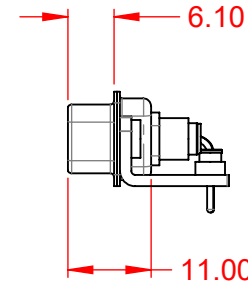

TOLERANCE UNLESS OTHERWISE SPECIFIED	
.X	±0.25
.XX	±0.13
.XXX	±0.05

THIS IS A C.A.D. GENERATED DRAWING  
DO NOT MAKE MANUAL REVISIONS TO MASTER.

ISSUE NUMBER	
ORIGINAL	①

**NOTES:**

**MATERIAL:**  
**HOUSING:** THERMOPLASTIC POLYESTER, UL94V-0  
**SHELL:** STEEL, TIN PLATED  
**CONTACT:** COPPER ALLOY, GOLD FLASH PLATED