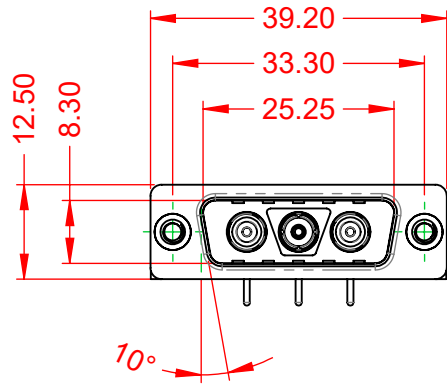

TOLERANCE UNLESS OTHERWISE SPECIFIED	
.X	±0.25
.XX	±0.13
.XXX	±0.05

THIS IS A C.A.D. GENERATED DRAWING  
DO NOT MAKE MANUAL REVISIONS TO MASTER.

ISSUE NUMBER	
ORIGINAL	①

**NOTES:**

**MATERIAL:**  
**HOUSING:** THERMOPLASTIC POLYESTER, UL94V-0  
**SHELL:** STEEL, TIN PLATED  
**CONTACT:** COPPER ALLOY, GOLD FLASH PLATED

**COMBINATION D-SUB**

SW REFERENCE NO.: 629 COMBO ASSEMBLY	
DRAWN: C.B	DATE: JAN. 01/2019
CHECKED:	DATE:
SCALE: (IN C.A.D. 1:1)	SHEET 1 OF 2
DRAWING NUMBER: 629-3WK3240-5TC	ISSUE
PART NUMBER: 629-3WK3240-5TC	1

TOLERANCE UNLESS OTHERWISE SPECIFIED	
.X	±0.25
.XX	±0.13
.XXX	±0.05

THIS IS A C.A.D. GENERATED DRAWING  
DO NOT MAKE MANUAL REVISIONS TO MASTER.

ISSUE NUMBER	
ORIGINAL	①

<b>COMBINATION D-SUB</b>		SW REFERENCE NO.: 629 COMBO ASSEMBLY	
		DRAWN: C.B	DATE: JAN. 01/2019
<b>EDAC</b> TORONTO, ONTARIO CANADA YOUR CONNECTION TO QUALITY & SERVICE		CHECKED:	DATE:
		SCALE: N.T.S	SHEET 2 OF 2
THESE DRAWINGS AND SPECIFICATIONS ARE THE PROPERTY OF EDAC INC., AND SHALL NOT BE REPRODUCED, OR COPIED OR USED AS THE BASIS FOR THE MANUFACTURE OR SALE OF APPARATUS WITHOUT WRITTEN PERMISSION.			DRAWING NUMBER: 629-3WK3240-5TC
			PART NUMBER: 629-3WK3240-5TC
			ISSUE 1