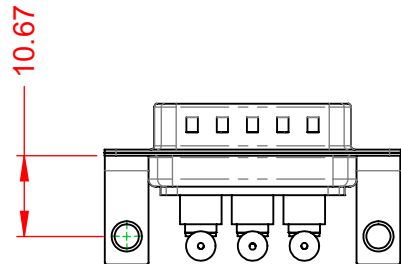

TOLERANCE UNLESS OTHERWISE SPECIFIED	
.X	±0.25
.XX	±0.13
.XXX	±0.05

THIS IS A C.A.D. GENERATED DRAWING  
DO NOT MAKE MANUAL REVISIONS TO MASTER.

ISSUE NUMBER	
ORIGINAL	①

**NOTES:**

**MATERIAL:**  
**HOUSING:** THERMOPLASTIC POLYESTER, UL94V-0  
**SHELL:** STEEL, TIN PLATED  
**CONTACT:** COPPER ALLOY, GOLD FLASH PLATED