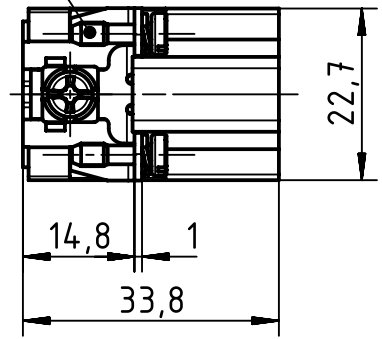

M3x10

Panel cut out

	All rights reserved Department EL PD HARTING Electric GmbH & Co. KG D-32339 Espelkamp	All Dimensions in mm Original Size DIN A4	Scale 1:1	Free size tol.	Ref. Sub.
		Created by LONGL	Inspected by YUA	Standardisation RUETERA	Date 2019-01-25
Title Han 28DD M-c				Doc-Key / ECM-Nr. 100758231/UGD/000/B 500000146251	
Type TB		Number 09 16 028 3001			Rev. B
					Page 1/1