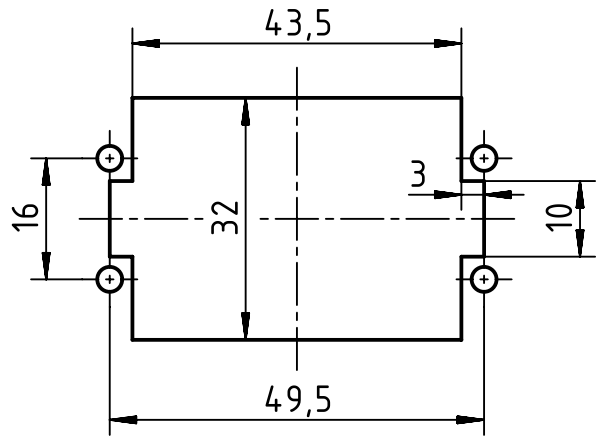

M3x10

Panel cut out

	All rights reserved Department EL PD HARTING Electric GmbH & Co. KG D-32339 Espelkamp	All Dimensions in mm Original Size DIN A4	Scale 1:1	Free size tol.	Ref. Sub.
		Created by LONGL	Inspected by YUA	Standardisation RUETERA	Date 2019-01-25
Title Han 28DD M-c				Doc-Key / ECM-Nr. 100758231/UGD/000/B 500000146251	
Type TB		Number 09 16 028 3001			Rev. B
					Page 1/1