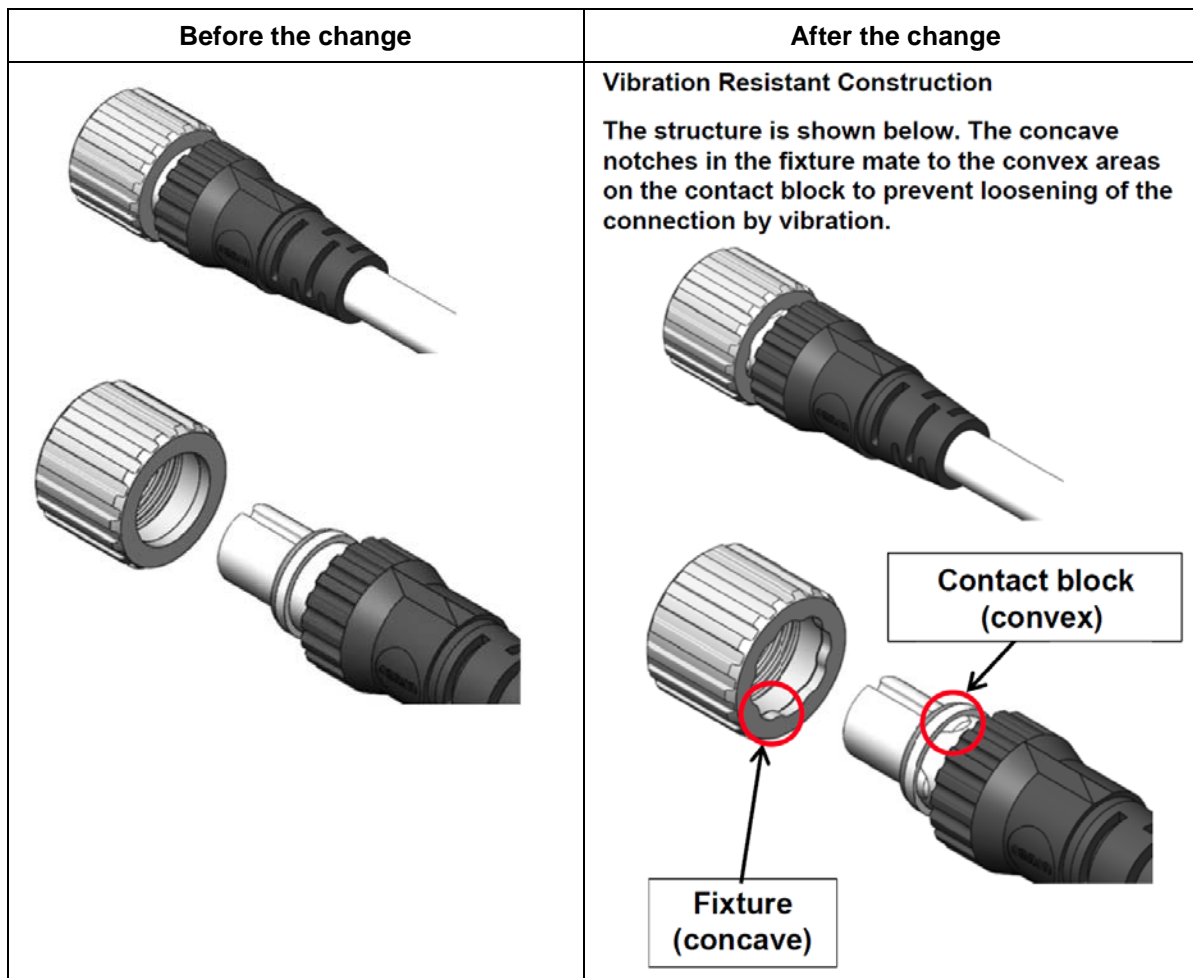

5-pin Cordsets Modified with Vibration Resistant Connection

Affected Parts

4-pin Cordsets Modified with 5-pin Sockets

Models	Models	Models	Models
XS2F-M12PVC4A10M	XS2F-M12PUR4A10M	XS2W-M12PVC4AA1M	XS2W-M12PUR4AA2M
XS2F-M12PVC4A15M	XS2F-M12PUR4A15M	XS2W-M12PVC4AA2M	XS2W-M12PUR4AA5M
XS2F-M12PVC4A20M	XS2F-M12PUR4A20M	XS2W-M12PVC4AA5M	XS2W-M12PUR4AA10M
XS2F-M12PVC4A25M	XS2F-M12PUR4A2M	XS2W-M12PVC4AA10M	XS2W-M12PUR4AS1M
XS2F-M12PVC4A2M	XS2F-M12PUR4A3M	XS2W-M12PVC4AS1M	XS2W-M12PUR4AS2M
XS2F-M12PVC4A3M	XS2F-M12PUR4A5M	XS2W-M12PVC4AS2M	XS2W-M12PUR4AS5M
XS2F-M12PVC4A5M	XS2F-M12PUR4S10M	XS2W-M12PVC4AS5M	XS2W-M12PUR4AS10M
XS2F-M12PVC4A7M	XS2F-M12PUR4S15M	XS2W-M12PVC4AS10M	XS2W-M12PUR4SA1M
XS2F-M12PVC4S10M	XS2F-M12PUR4S20M	XS2W-M12PVC4SA1M	XS2W-M12PUR4SA2M
XS2F-M12PVC4S15M	XS2F-M12PUR4S2M	XS2W-M12PVC4SA2M	XS2W-M12PUR4SA5M
XS2F-M12PVC4S20M	XS2F-M12PUR4S3M	XS2W-M12PVC4SA5M	XS2W-M12PUR4SA10M
XS2F-M12PVC4S2M	XS2F-M12PUR4S5M	XS2W-M12PVC4SA10M	XS2W-M12PUR4SS06M
XS2F-M12PVC4S3M		XS2W-M12PVC4SS1M	XS2W-M12PUR4SS1M
XS2F-M12PVC4S5M		XS2W-M12PVC4SS2M	XS2W-M12PUR4SS2M
XS2F-M12PVC4S7M		XS2W-M12PVC4SS5M	XS2W-M12PUR4SS3M
		XS2W-M12PVC4SS10M	XS2W-M12PUR4SS5M
		XS2W-M12PUR4AA1M	XS2W-M12PUR4SS10M