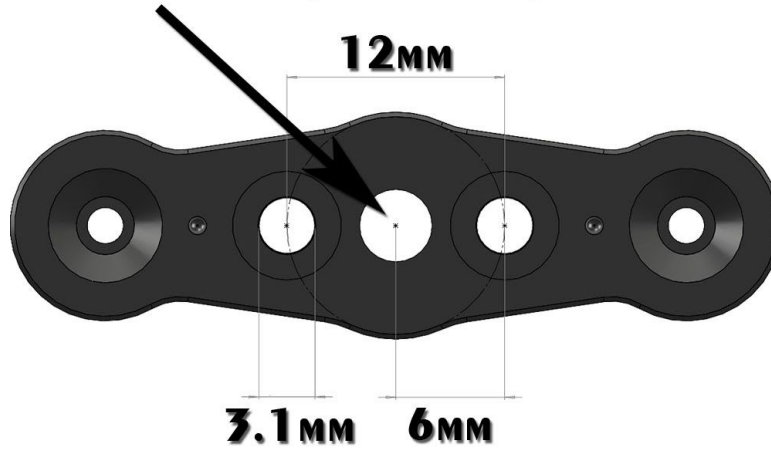

Important note: The hub is available in two versions for mounting on right or left and right threaded motor shafts. There are two dots on the hub with the left and right handed thread which makes it easier to know which one is the thread you are looking for.

Useful Links

Website

- [Lynxmotion Website - Home](#)

Wiki

- [Lynxmotion Wiki - Home](#)
- [Lynxmotion Wiki - MES Folding Propeller Hub](#)

Dimensions

Size

M5 THREADS (LH OR RH)