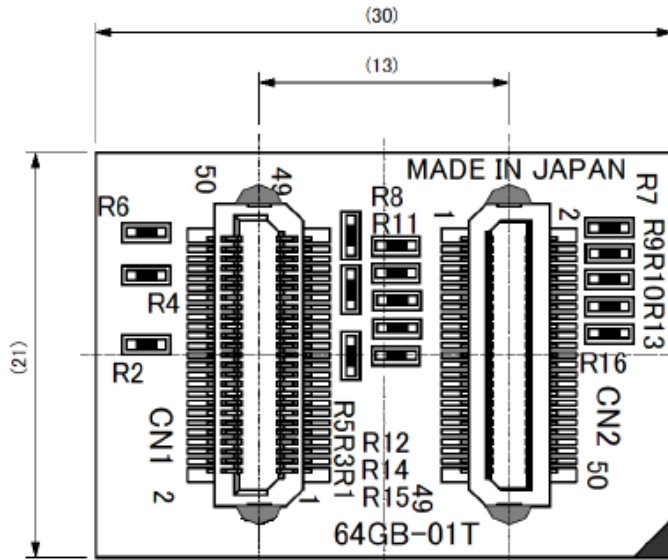

## Drawing of QB-64GB-EA-01T

R20UT1083EJ0101

Rev.1.01

2013.05

Unit: mm

< Top view >

< Bottom view >