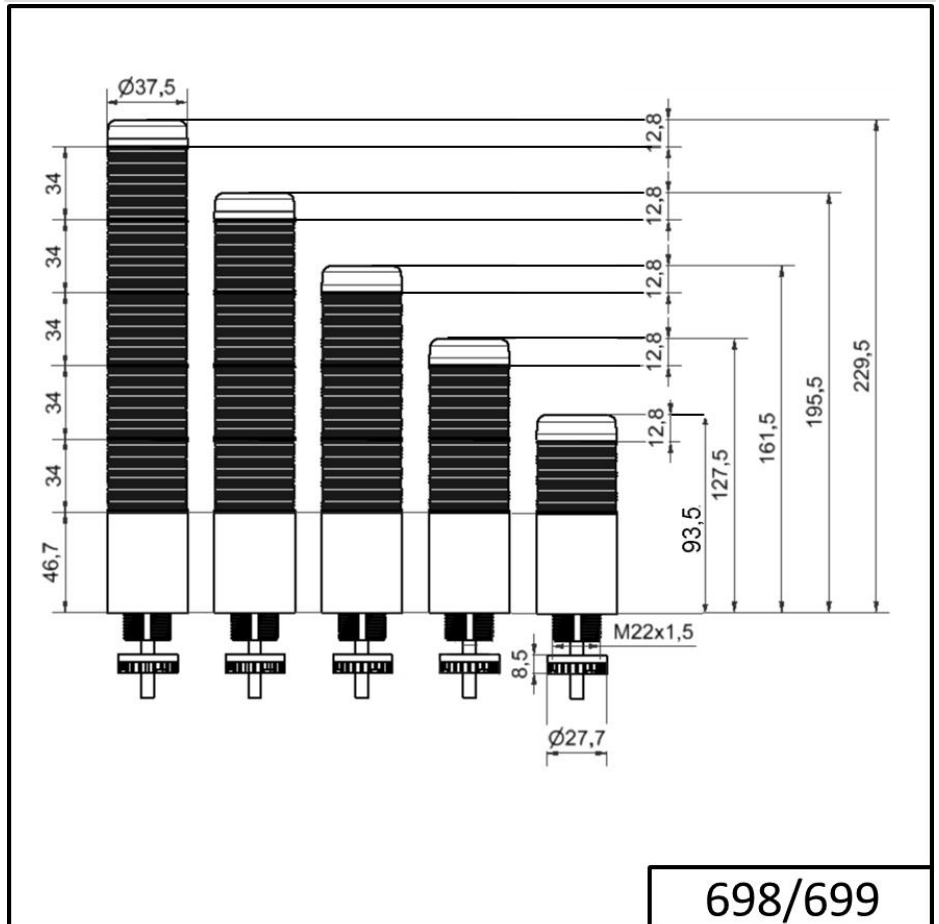

Completely pre-assembled Signal Towers / KOMPAKT 37
K37 plug EM Pulse tone 24VAC/DC RD

DRAWING

! For additional installation and mounting information, refer to the appropriate user guide at www.werma.com. This printed copy is for information only and is subject to alteration.